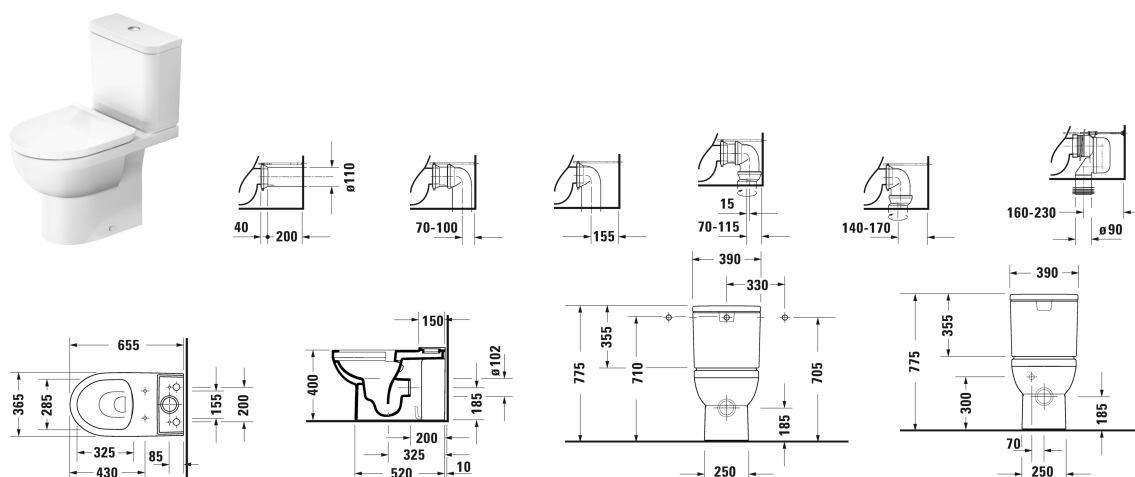

Duravit No.1 Toilet close-coupled Duravit Rimless® #
 218309..00 / 218309..00 / 218309..002 / 218309..002

| < 365 mm > |

Toilet close-coupled Duravit Rimless®	Dimension	Weight	Order number
(without cistern), rimless, washdown model, fixings included, horizontal outlet, UWL class 1, 4,5 l			
Colors			
00 White Alpin 20 HygieneGlaze (an antibacterial ceramic glaze that provides almost indefinite effectiveness)			
Variant			
•	365 x 655 mm	27.100 kilogram	218309..00
•	365 x 655 mm	27.100 kilogram	218309..00
•	365 x 655 mm	27.100 kilogram	218309..002
•	365 x 655 mm	27.100 kilogram	218309..002
Infobox			
Optionally available with a standard seat and cover			
Accessory			
Vario connecting bend for vertical outlet	Ø 100 mm	0.700 kilogram	899025
Vario connector set incl. excenter	Ø 110 mm	1.500 kilogram	001422
Conversion set		0.200 kilogram	007508
Suitable products			
Toilet seat and cover hinges stainless steel, with soft closure,			002079
Toilet seat and cover hinges stainless steel, without soft closure,			002071

Duravit No.1 Toilet close-coupled Duravit Rimless® #
218309..00 / 218309..00 / 218309..002 / 218309..002

|< 365 mm >|

Cistern with Dual Flush mechanism, chrome, for side supply, 390 x 170 mm	390 x 170 mm	094100
Cistern with Dual Flush mechanism, chrome, bottom left supply, 390 x 170 mm	390 x 170 mm	094110

All drawings contain the necessary measurements which are subject to standard tolerances. They are stated in mm and are non-binding. Exact measurements, in particular for customised installation scenarios, can only be taken from the finished piece.