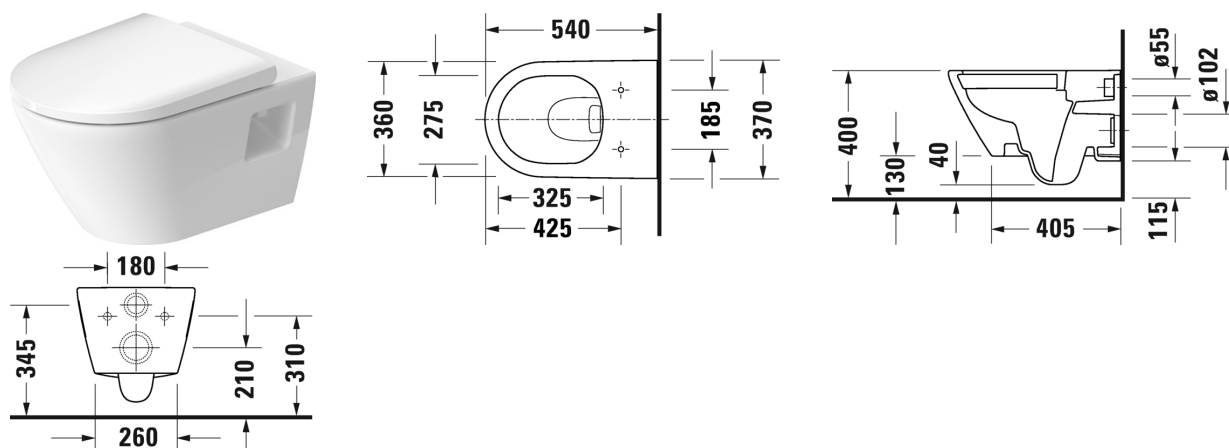

D-Neo Toilet wall mounted Duravit Rimless® # 257809..00 / 257809..00

| < 370 mm > |

Toilet wall mounted Duravit Rimless®	Dimension	Weight	Order number
rimless, washdown model, UWL class 1, 4,5 l			
Colors			
00 White Alpin 20 HygieneGlaze (an antibacterial ceramic glaze that provides almost indefinite effectiveness)			
Variant			
•	370 x 540 mm	26.500 kilogram	257809..00
•	370 x 540 mm	26.500 kilogram	257809..00
Infobox			
If pre-wall carrier not used, the fixing # 006500 is recommended			
Sanitary ceramics with the special WonderGliss surface finish will remain clean and attractive-looking for a long time to come. When ordering WonderGliss please add a "1" as eleventh digit to the model number.			
Accessory			
Noise reduction gasket			Schallschutz-Set 005090
Fixing for wall mounted bidet and wall mounted toilet	Ø 12 x 180 mm	0.200 kilogram	006500
Suitable products			
Toilet seat and cover hinges stainless steel, without soft closure,			002161
Toilet seat and cover removable, hinges stainless steel, with soft closure,			002169

D-Neo Toilet wall mounted Duravit Rimless® # 257809..00 /
257809..00

|< 370 mm >|

*All drawings contain the necessary measurements which are subject to standard tolerances. They are stated in mm and are non-binding.
Exact measurements, in particular for customised installation scenarios, can only be taken from the finished piece.*