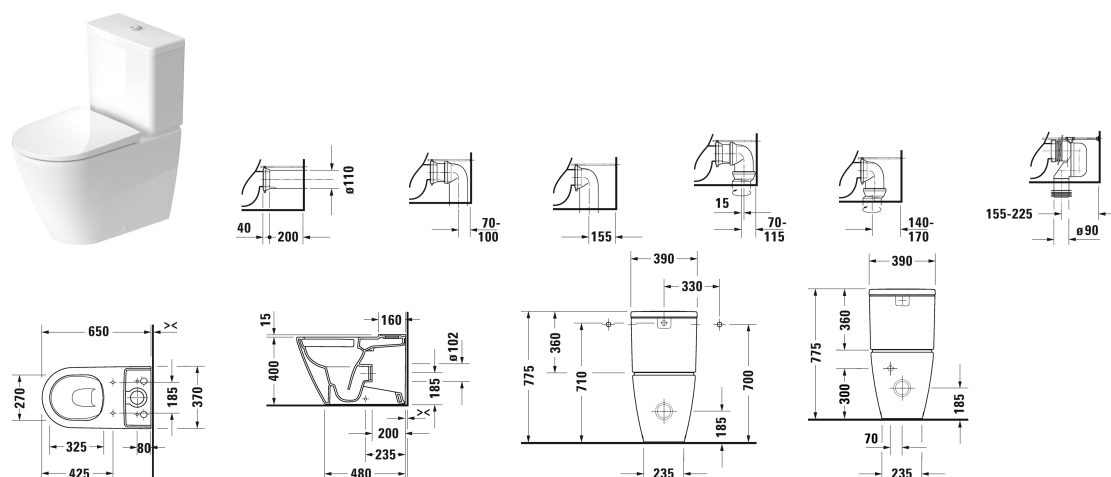

D-Neo Toilet close-coupled Duravit Rimless® # 200209..00 / 200209..00

| < 370 mm > |

Toilet close-coupled Duravit Rimless®	Dimension	Weight	Order number
rimless, (without cistern), washdown model, fixings included, UWL class 1, 4,5 l			
Colors			
00 White Alpin 20 HygieneGlaze (an antibacterial ceramic glaze that provides almost indefinite effectiveness)			
Variant			
<ul style="list-style-type: none"> Outlet for Vario connector set, for horizontal and vertical outlet, length adjustable from 70 - 170 mm, and vario connecting bend, vertical outlet from 155 - 225 mm 	370 x 650 mm	36.900 kilogram	200209..00
<ul style="list-style-type: none"> Outlet for Vario connector set, for horizontal and vertical outlet, length adjustable from 70 - 170 mm, and vario connecting bend, vertical outlet from 155 - 225 mm 	370 x 650 mm	36.900 kilogram	200209..00
Sanitary ceramics with the special WonderGliss surface finish will remain clean and attractive-looking for a long time to come. When ordering WonderGliss please add a "1" as eleventh digit to the model number.			
Accessory			
Conversion set		0.200 kilogram	007508
Vario connecting bend for vertical outlet	Ø 100 mm	0.700 kilogram	899025
Vario connector set incl. excenter	Ø 110 mm	1.500 kilogram	001422
Suitable products			
Cistern with Dual Flush mechanism, chrome, for side supply, 395 x 180 mm	395 x 180 mm		094400

D-Neo Toilet close-coupled Duravit Rimless® # 200209..00 / 200209..00

|< 370 mm >|

Cistern with Dual Flush mechanism, chrome, for bottom left supply, 395 x 180 mm	395 x 180 mm	094410
Toilet seat and cover hinges stainless steel, without soft closure,		002161
Toilet seat and cover removable, hinges stainless steel, with soft closure,		002169
Cistern Hong Kong - version, without mechanism, for bottom left or bottom right supply, 395 x 180 mm	395 x 180 mm	094430