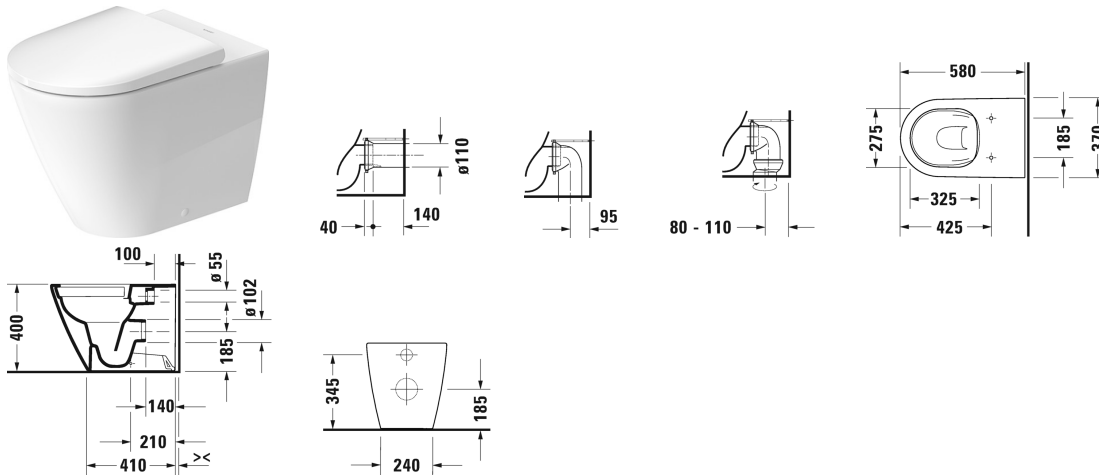

**D-Neo Toilet floor standing Duravit Rimless® # 200309..00 / 200309..00**

|< 370 mm >|

Toilet floor standing Duravit Rimless®	Dimension	Weight	Order number
back to wall, fixings included, washdown model, horizontal outlet, UWL class 1, 4,5 l			
<b>Colors</b>			
00 White Alpin 20 HygieneGlaze (an antibacterial ceramic glaze that provides almost indefinite effectiveness)			
<b>Variant</b>			
♣	370 x 580 mm	24.400 kilogram	200309..00
♣	370 x 580 mm	24.400 kilogram	200309..00
Sanitary ceramics with the special WonderGliss surface finish will remain clean and attractive-looking for a long time to come. When ordering WonderGliss please add a "1" as eleventh digit to the model number.			
<b>Accessory</b>			
Vario connector set incl. excenter	Ø 110 mm	1.500 kilogram	001422
<b>Suitable products</b>			
Toilet seat and cover hinges stainless steel, without soft closure,			002161
Toilet seat and cover removable, hinges stainless steel, with soft closure,			002169

*All drawings contain the necessary measurements which are subject to standard tolerances. They are stated in mm and are non-binding. Exact measurements, in particular for customised installation scenarios, can only be taken from the finished piece.*