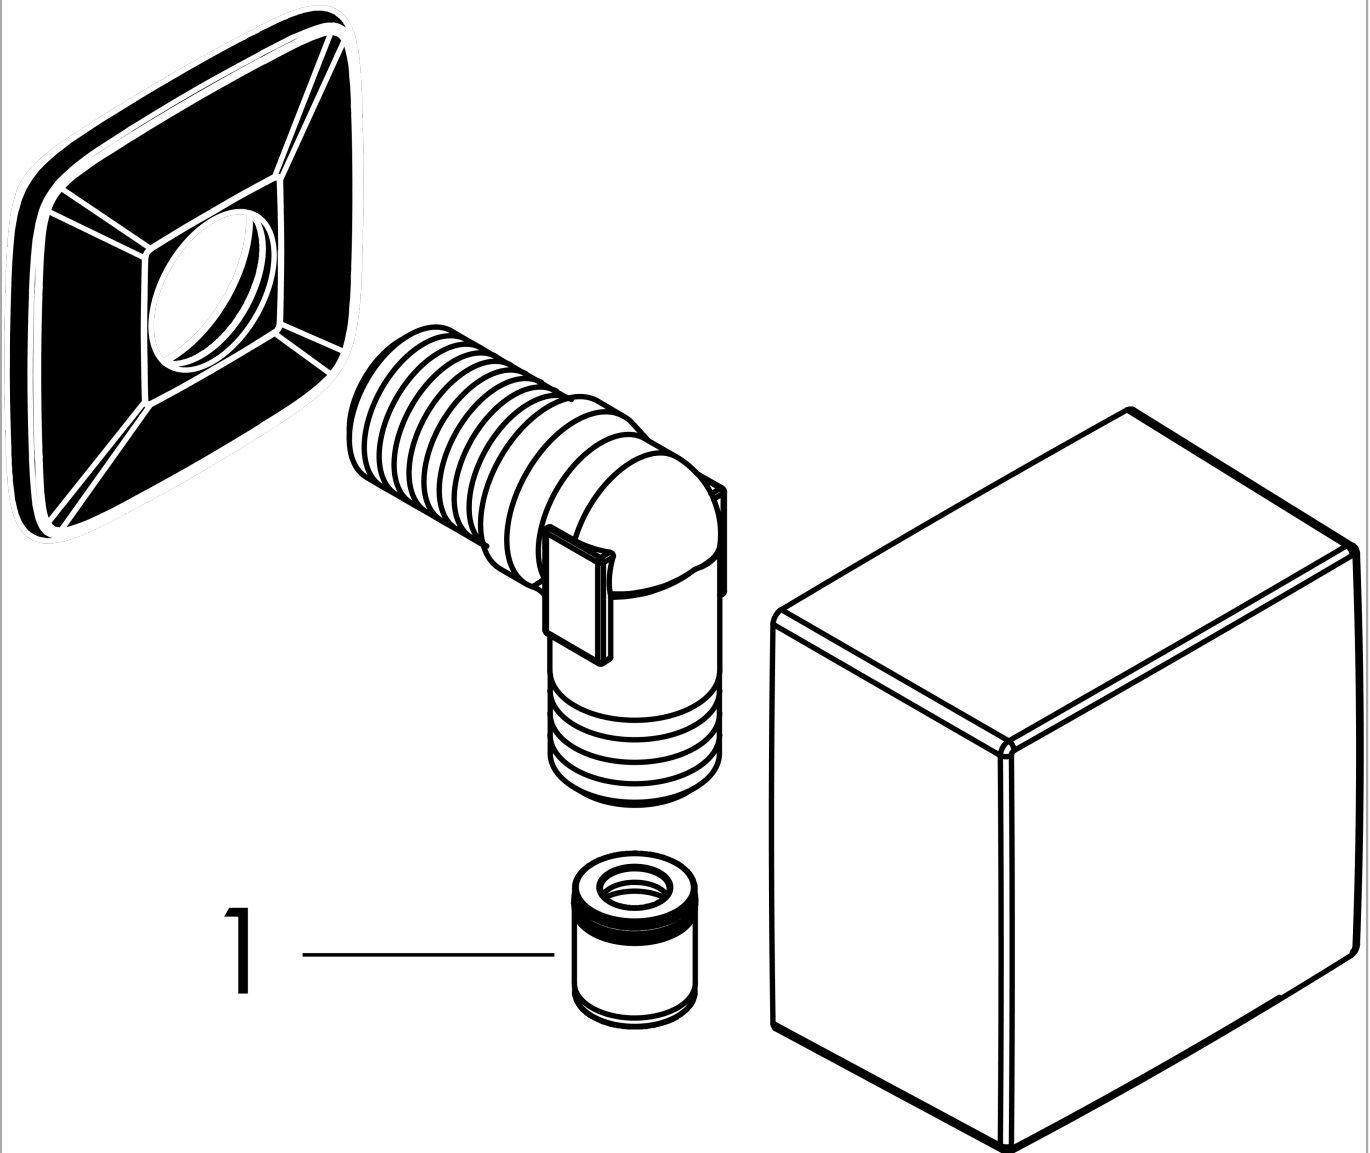

FixFit

Wall outlet Square with non-return valve

Surfaces: **Matt Black** Article Number: **26455670**

Description

product features

- plastic connection angle
- non-return valve

Design awards

Product image

Scale drawing

FixFit

Wall outlet Square with non-return valve

Surfaces: **Matt Black** Article Number: **26455670**

Exploded Drawing

Year of production: >07/19

FixFit

Wall outlet Square with non-return valve

Surfaces: **Matt Black** Article Number: **26455670**

Spare part list

Year of production: >07/19

Pos.	Description	Article Number	Price	PU
1	set of non return valves DW 15	94074000	-	1