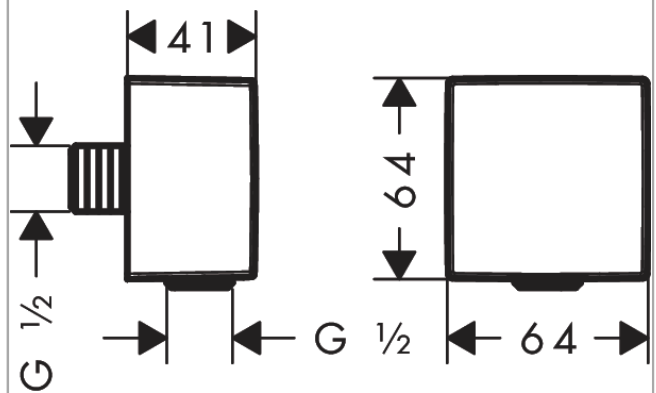

FixFit

Wall outlet Square with non-return valve

Surfaces: **Matt Black** Article Number: **26455670**

Description

product features

- plastic connection angle
- non-return valve

Design awards

Product image

Scale drawing

FixFit

Wall outlet Square with non-return valve

Surfaces: **Matt Black** Article Number: **26455670**

Exploded Drawing

Year of production: >07/19

FixFit

Wall outlet Square with non-return valve

Surfaces: **Matt Black** Article Number: **26455670**

Spare part list

Year of production: >07/19

Pos.	Description	Article Number	Price	PU
1	set of non return valves DW 15	94074000	-	1