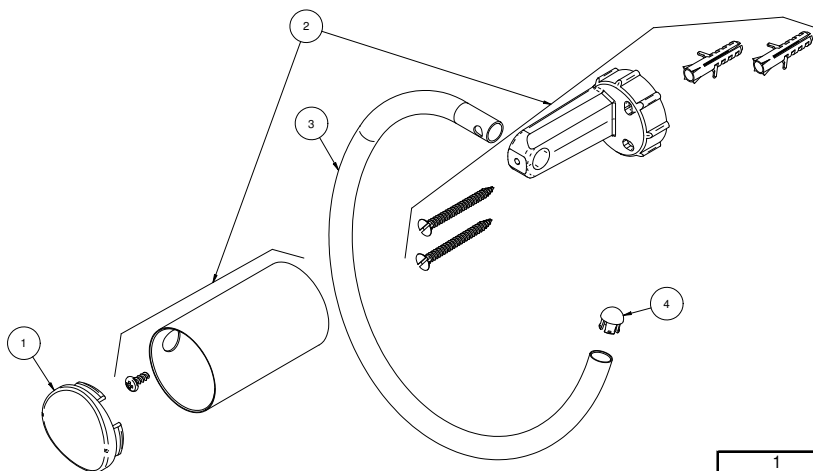

### TECHNICAL SPECIFICATIONS

PACKAGING CONTENT	1 accessory, 2 bushings and 2 screws.
COMPOSITION	Copper alloy, Engineering plastic
TYPE OF INSTALLATION	Wall

DIMENSIONS

SPARE PARTS

1	KIT PORTA LETRA SINGLE	00255606
2	KIT SUPORTE PA	00255406
3	KIT HASTE PORTA TOA ARG SINGLE	00255706
4	KIT BOTAO PORTA TOA ARG SINGLE	00255806