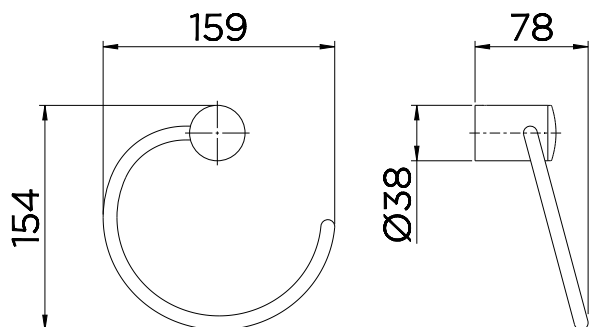

### TECHNICAL SPECIFICATIONS

PACKAGING CONTENT	1 accessory, 2 bushings and 2 screws.
COMPOSITION	Copper alloy, Engineering plastic
TYPE OF INSTALLATION	Wall

DIMENSIONS

SPARE PARTS

1	KIT PORTA LETRA SINGLE	00255606
2	KIT SUPORTE PA	00255406
3	KIT HASTE PORTA TOA ARG SINGLE	00255706
4	KIT BOTAO PORTA TOA ARG SINGLE	00255806