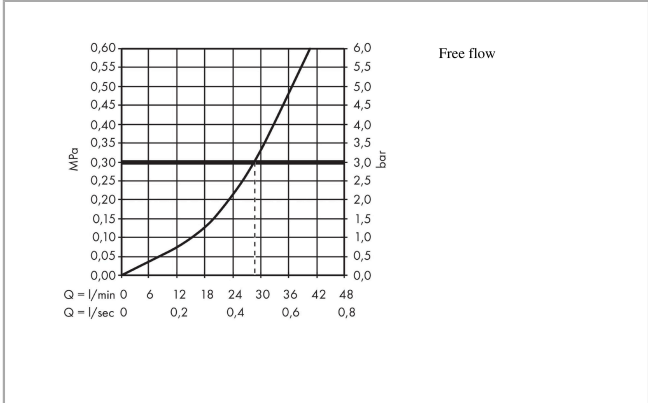

Logis
Single lever shower mixer for concealed installation
 Surfaces: **Chrome** Article Number: **71606000**

Description

product features

- 1 function
- connection type: basic set
- maximum flow rate at 3 bar: 28,7 l/min
- min. operating pressure: 1 bar
- max. operating pressure: 10 bar

Product image

Scale drawing

Flowchart

Logis
 Single lever shower mixer for concealed installation
 Surfaces: **Chrome** Article Number: **71606000**

Exploded Drawing

Year of production: >04/15

Logis
Single lever shower mixer for concealed installation
 Surfaces: **Chrome** Article Number: **71606000**