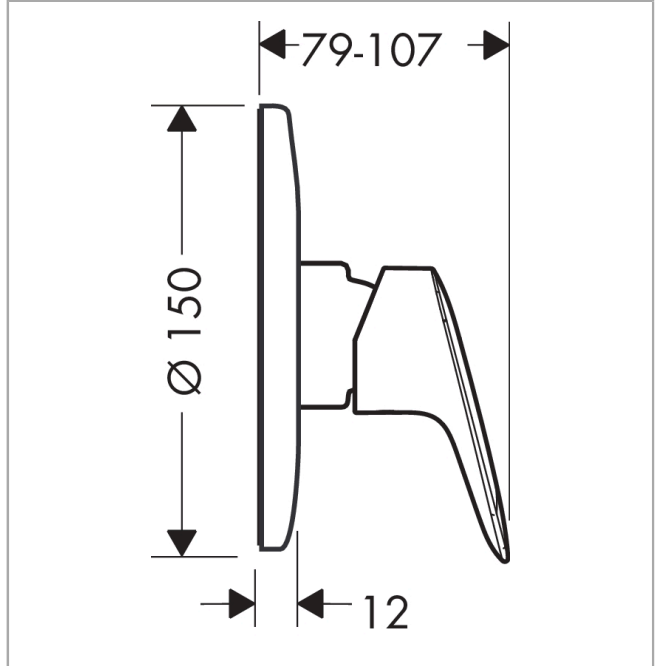

Logis
Single lever shower mixer for concealed installation
 Surfaces: **Chrome** Article Number: **71606000**

Description

product features

- 1 function
- connection type: basic set
- maximum flow rate at 3 bar: 28,7 l/min
- min. operating pressure: 1 bar
- max. operating pressure: 10 bar

Product image

Scale drawing

Flowchart

Logis
 Single lever shower mixer for concealed installation
 Surfaces: **Chrome** Article Number: **71606000**

Exploded Drawing

Year of production: >04/15

Logis
Single lever shower mixer for concealed installation
 Surfaces: **Chrome** Article Number: **71606000**

Spare part list

Year of production: >04/15

Pos.	Description	Article Number	Price	PU
1	handle	92224000	-	1
2	screw cover	96338000	-	1
3	escutcheon Ø 150 mm	96555000	-	1
4	cover cap	95433000	-	1
5	hollow screw	96065000	-	1
6	O-Ring 48x3	95508000	-	1
7	seal	97737000	-	1
8	flange	96348000	-	1
9	extension set 28 mm shower mixer	32698000	-	1
10	O-ring 12x1,5	98430000	-	1
11	O-ring 10x1,5	98123000	-	1
a	base body	13620180	-	1