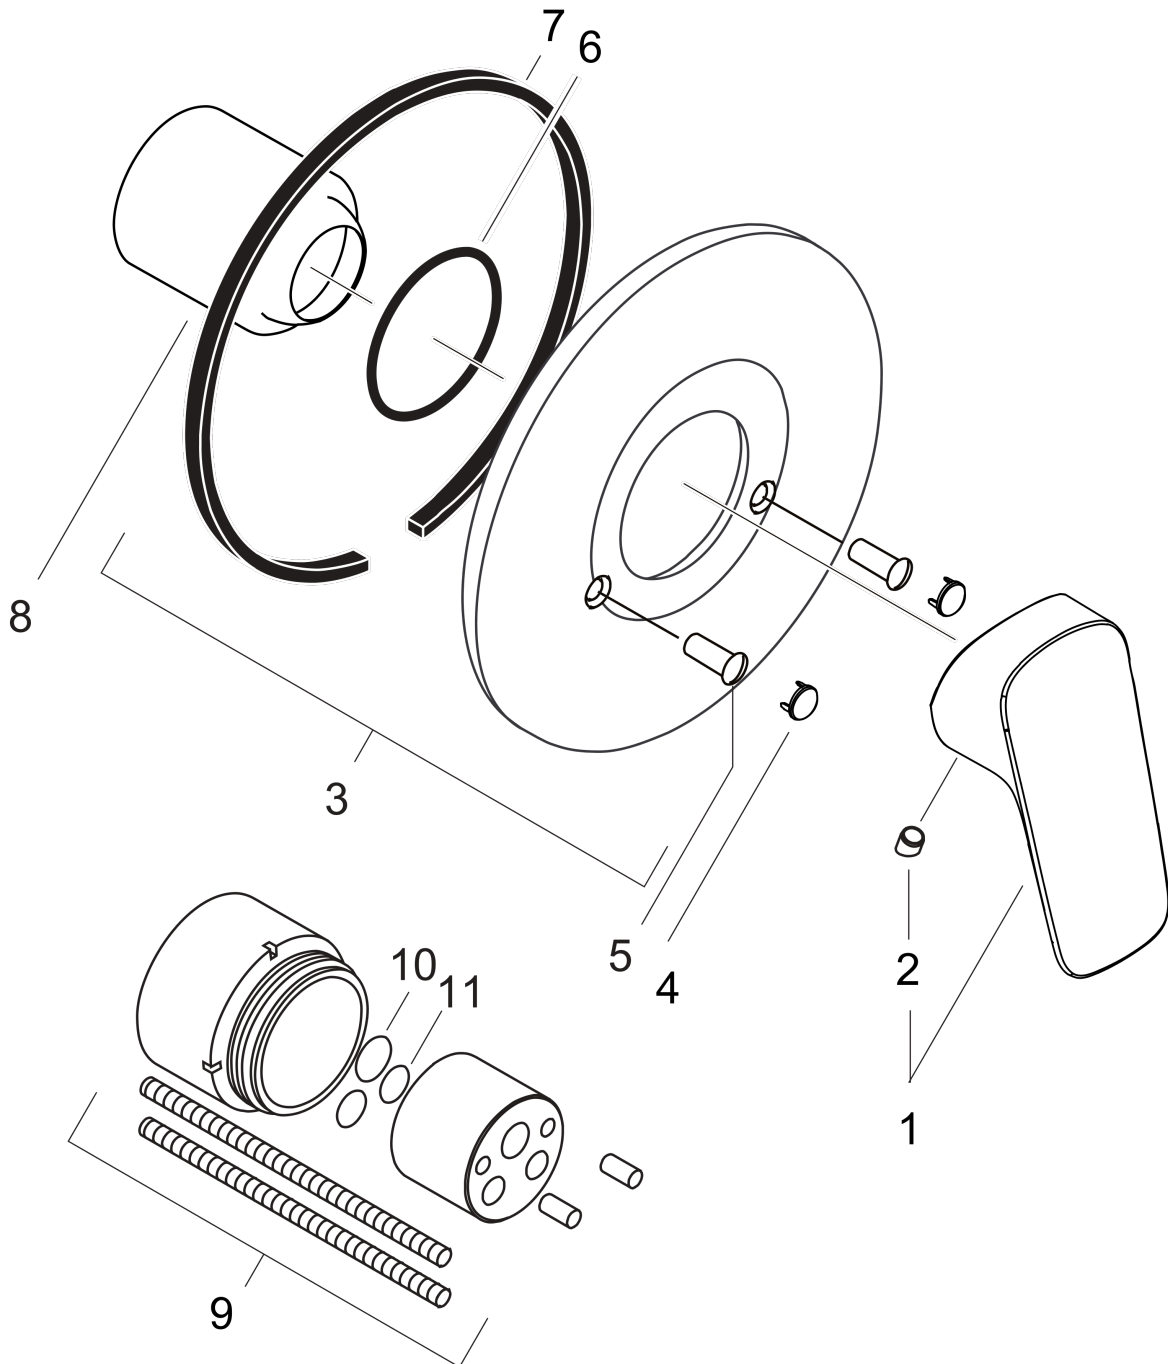

Logis
Single lever shower mixer for concealed installation
 Surfaces: **Chrome** Article Number: **71606000**

Description

product features

- 1 function
- connection type: basic set
- maximum flow rate at 3 bar: 28,7 l/min
- min. operating pressure: 1 bar
- max. operating pressure: 10 bar

Product image

Scale drawing

Flowchart

Logis
 Single lever shower mixer for concealed installation
 Surfaces: **Chrome** Article Number: **71606000**

Exploded Drawing

Year of production: >04/15

Logis
Single lever shower mixer for concealed installation
 Surfaces: **Chrome** Article Number: **71606000**

Spare part list

Year of production: >04/15

Pos.	Description	Article Number	Price	PU
1	handle	92224000	-	1
2	screw cover	96338000	-	1
3	escutcheon Ø 150 mm	96555000	-	1
4	cover cap	95433000	-	1
5	hollow screw	96065000	-	1
6	O-Ring 48x3	95508000	-	1
7	seal	97737000	-	1
8	flange	96348000	-	1
9	extension set 28 mm shower mixer	32698000	-	1
10	O-ring 12x1,5	98430000	-	1
11	O-ring 10x1,5	98123000	-	1
a	base body	13620180	-	1