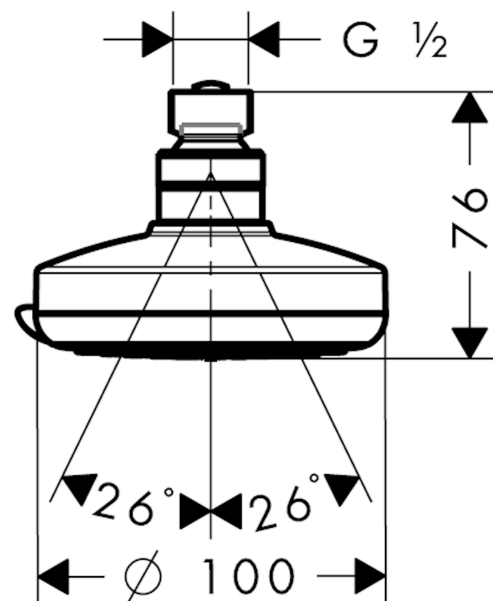

Croma 100

Overhead shower Vario

Surfaces: **Chrome** Article Number: **27441000**

Description

product features

- shower head size: 100 mm
- spray type: Rain, Shampoo spray, normal spray, Massage spray
- adjustment with shift on overhead shower
- ball-joint: overhead shower angle adjustable
- material spray disc: plastic
- grey spray disc
- maximum flow rate at 3 bar: 22 l/min
- flow rate Rain spray (at 3 bar): 22 l/min
- flow rate shampoo spray (at 3 bar): 17 l/min
- flow rate normal spray (at 3 bar): 20 l/min
- flow rate massage spray (at 3 bar): 11 l/min
- minimum flow pressure: 1,2 bar
- installation: ceiling or wall
- connection thread G ½
- connection dimension: DN15

Technology

Product image

Scale drawing

Croma 100
Overhead shower Vario

Surfaces: **Chrome** Article Number: **27441000**

Flowchart

The consumption was measured in combination with the appropriate fittings (thermostat/mixer/in-wall valve) to reflect actual application in practice.

Croma 100
Overhead shower Vario
 Surfaces: **Chrome** Article Number: **27441000**

Exploded Drawing

Year of production: >03/07

Croma 100
Overhead shower Vario
 Surfaces: **Chrome** Article Number: **27441000**