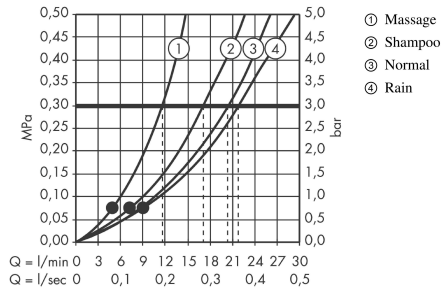

Croma 100

Overhead shower Vario

Surfaces: **Chrome** Article Number: **27441000**

Description

product features

- shower head size: 100 mm
- spray type: Rain, Shampoo spray, normal spray, Massage spray
- adjustment with shift on overhead shower
- ball-joint: overhead shower angle adjustable
- material spray disc: plastic
- grey spray disc
- maximum flow rate at 3 bar: 22 l/min
- flow rate Rain spray (at 3 bar): 22 l/min
- flow rate shampoo spray (at 3 bar): 17 l/min
- flow rate normal spray (at 3 bar): 20 l/min
- flow rate massage spray (at 3 bar): 11 l/min
- minimum flow pressure: 1,2 bar
- installation: ceiling or wall
- connection thread G ½
- connection dimension: DN15

Technology

Product image

Scale drawing

Croma 100
Overhead shower Vario

Surfaces: **Chrome** Article Number: **27441000**

Flowchart

The consumption was measured in combination with the appropriate fittings (thermostat/mixer/in-wall valve) to reflect actual application in practice.