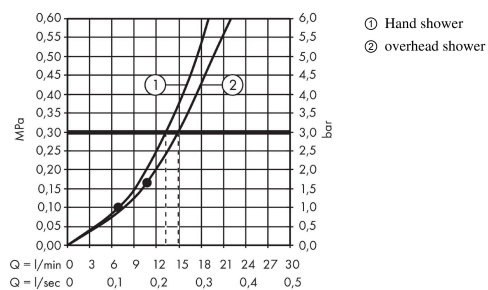

Crometta S
Showerpipe 240 1jet with single lever mixer
Surfaces: **Chrome**   Article Number: **27269000**

Product image

Scale drawing

Flowchart