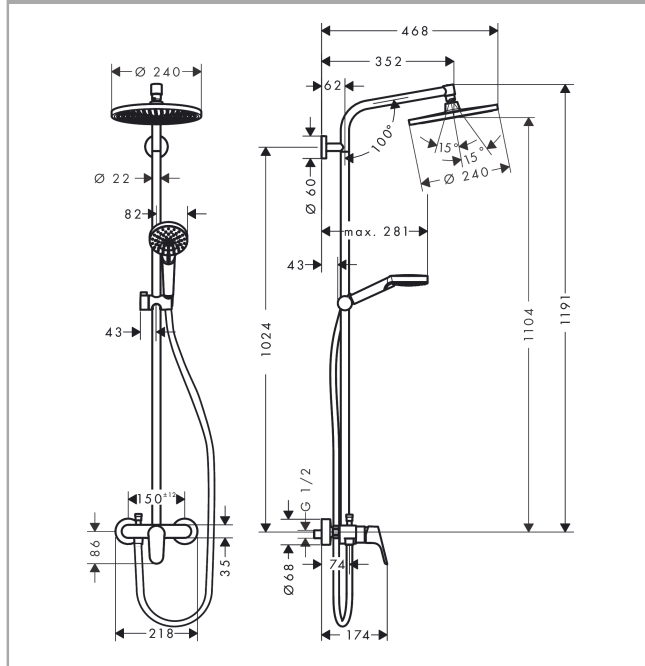

**Crometta S****Showerpipe 240 1jet with single lever mixer**Surfaces: **Chrome** Article Number: **27269000****Description****product features**

- consists of: overhead shower, hand shower, single lever shower mixer, shower hose, hand shower holder, shower bar
- overhead shower Crometta S 240
- shower head size overhead shower: 240 mm
- spray type overhead shower: Rain
- ball-joint: overhead shower angle adjustable
- hand shower holder inclination angle can be adjusted by 45°
- fully chrome-plated spray disc
- spray type hand shower: Rain, IntenseRain
- flow rate Rain spray (at 3 bar): 15 l/min
- minimum flow pressure: 1,8 bar
- pipe can be shortened in height
- shower bar diameter: 22 mm
- height-adjustable hand shower holder
- shower arm length overhead shower: 350 mm
- mounting type: exposed installation
- connection dimension DN15
- connection thread G ½
- centre distance 150 ± 12 mm
- ceramic cartridge
- temperature limitation not adjustable
- adjustable hot water limitation
- installation: wall-mounted
- amount of outlet: 3 functions
- min. operating pressure: 1,8 bar
- max. operating pressure: 10 bar

**Technology**

**Crometta S**  
**Showerpipe 240 1jet with single lever mixer**  
 Surfaces: **Chrome**    Article Number: **27269000**

### Scale drawing

## Exploded Drawing

Year of production: >04/16

**Crometta S**  
**Showerpipe 240 1jet with single lever mixer**  
 Surfaces: **Chrome** Article Number: **27269000**