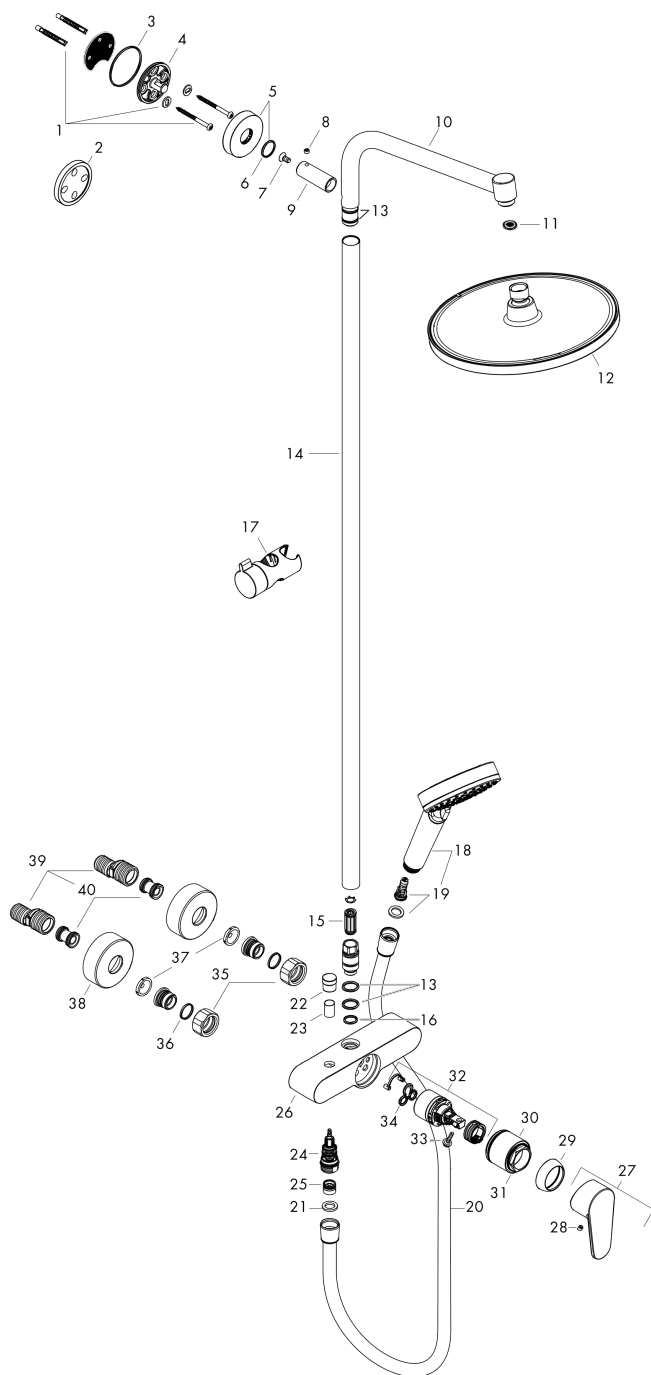

**Crometta S****Showerpipe 240 1jet with single lever mixer**Surfaces: **Chrome** Article Number: **27269000****Description****product features**

- consists of: overhead shower, hand shower, single lever shower mixer, shower hose, hand shower holder, shower bar
- overhead shower Crometta S 240
- shower head size overhead shower: 240 mm
- spray type overhead shower: Rain
- ball-joint: overhead shower angle adjustable
- hand shower holder inclination angle can be adjusted by 45°
- fully chrome-plated spray disc
- spray type hand shower: Rain, IntenseRain
- flow rate Rain spray (at 3 bar): 15 l/min
- minimum flow pressure: 1,8 bar
- pipe can be shortened in height
- shower bar diameter: 22 mm
- height-adjustable hand shower holder
- shower arm length overhead shower: 350 mm
- mounting type: exposed installation
- connection dimension DN15
- connection thread G ½
- centre distance 150 ± 12 mm
- ceramic cartridge
- temperature limitation not adjustable
- adjustable hot water limitation
- installation: wall-mounted
- amount of outlet: 3 functions
- min. operating pressure: 1,8 bar
- max. operating pressure: 10 bar

## Exploded Drawing

Year of production: >04/16

**Crometta S**  
**Showerpipe 240 1jet with single lever mixer**  
 Surfaces: **Chrome** Article Number: **27269000**