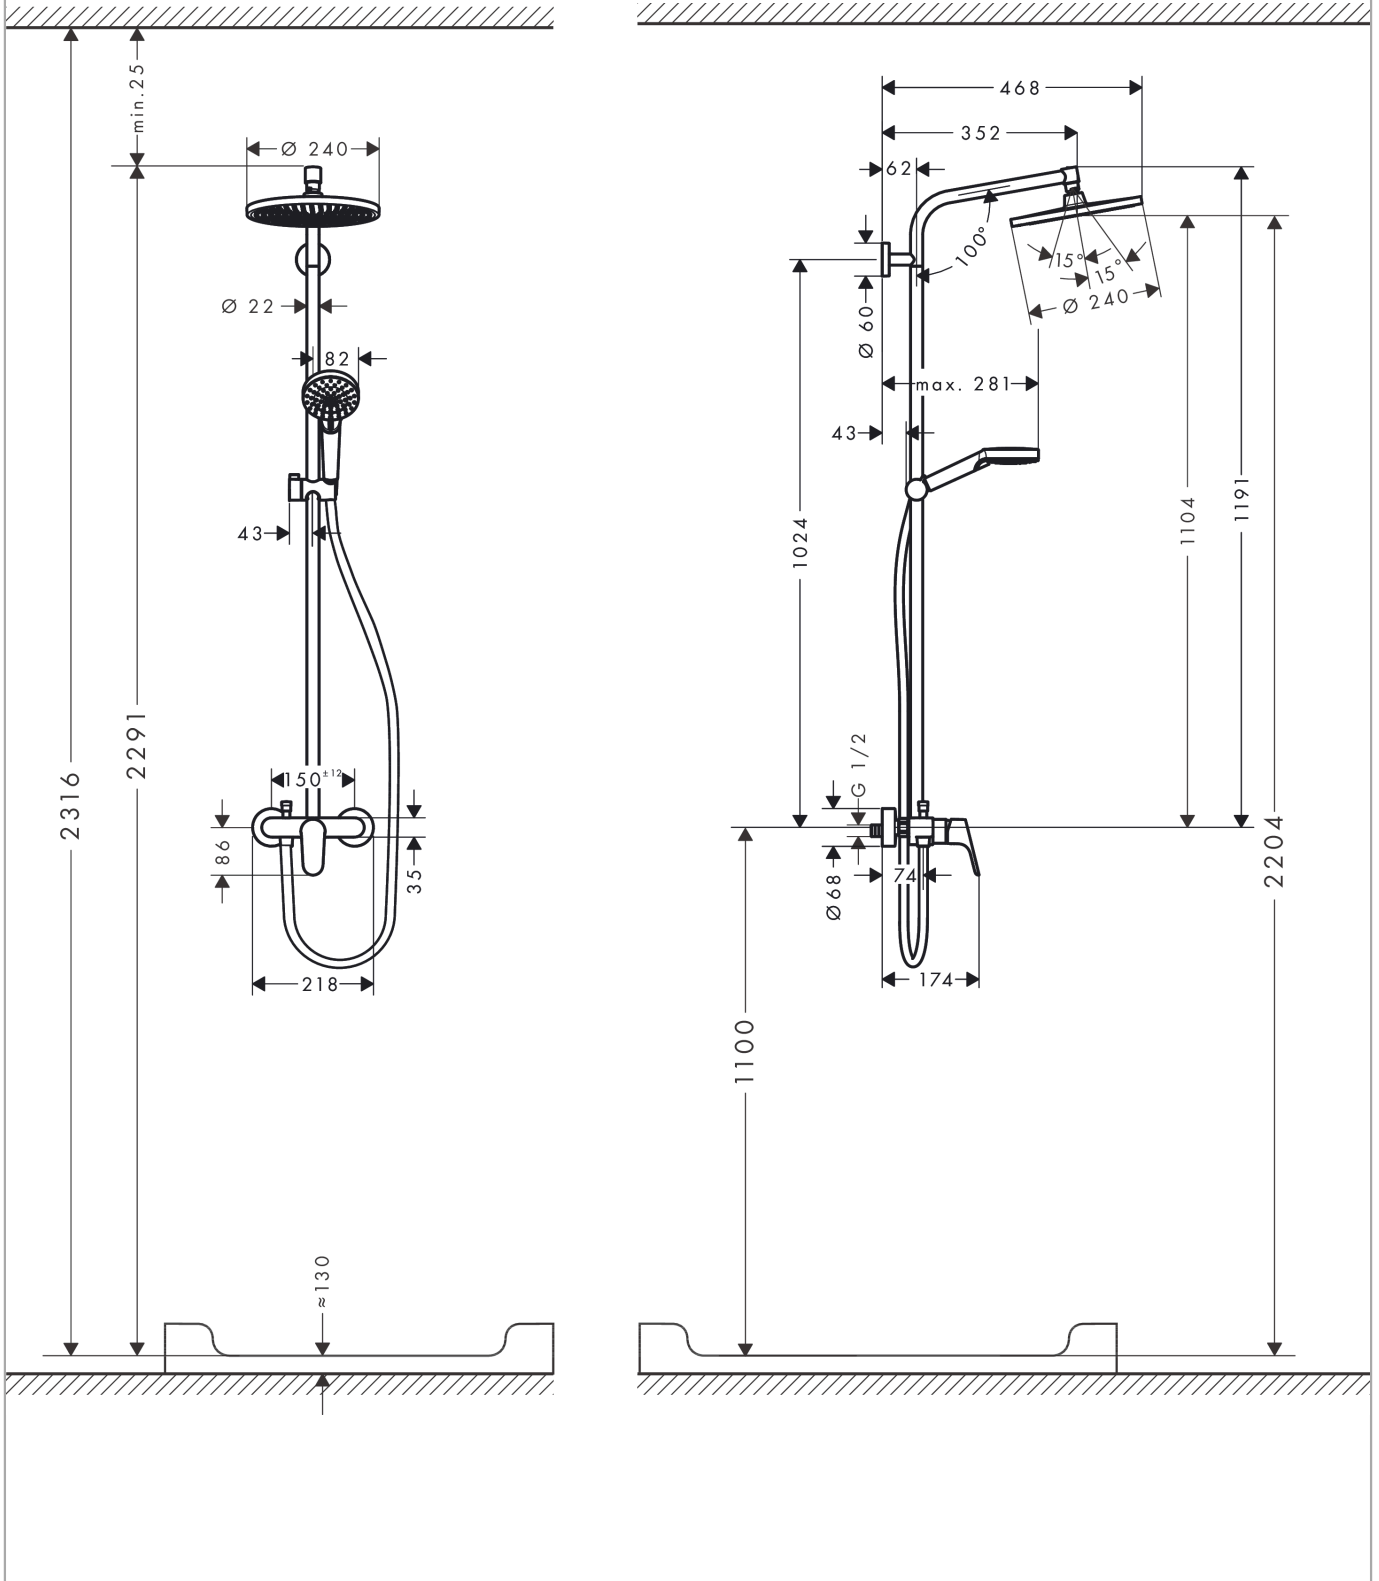

Crometta S
Showerpipe 240 1jet with single lever mixer
Surfaces: **Chrome** Article Number: **27269000**

Installation examples