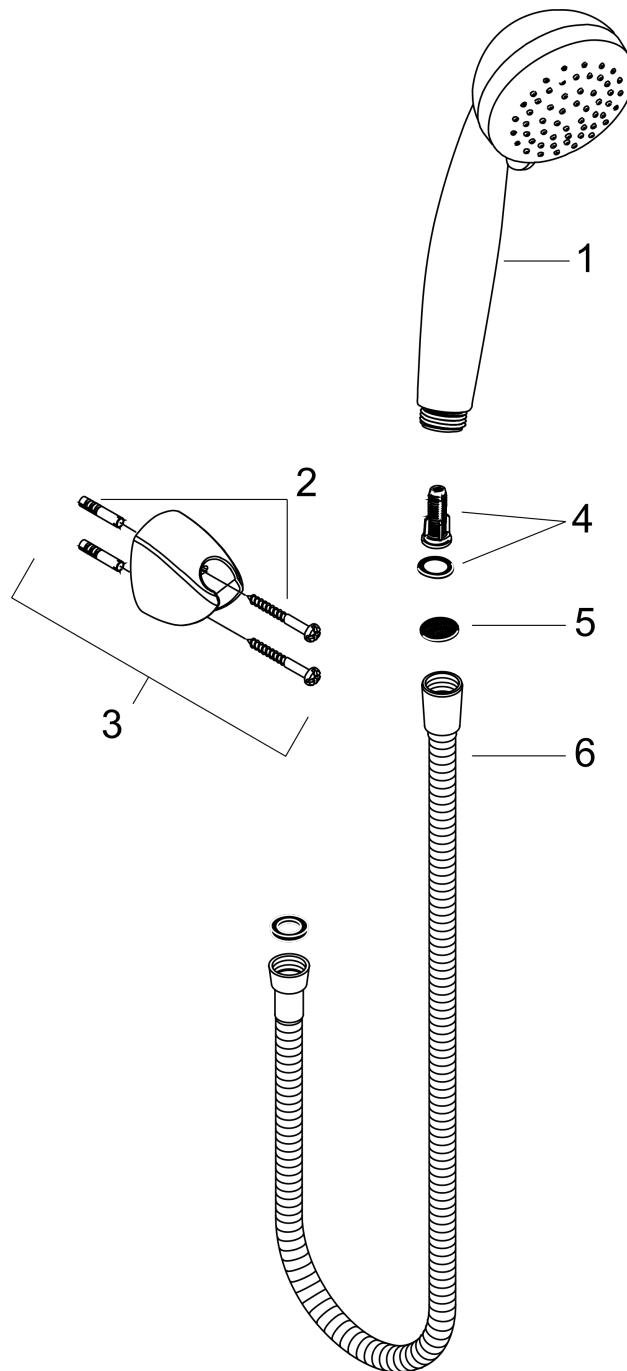

### product features

- consists of: hand shower, shower holder, shower hose
- shower head size: 85 mm
- integrated support function
- spray type: Vario spray, normal spray
- spray type adjustment by turning spray disc
- maximum flow rate at 3 bar: 17 l/min
- minimum flow pressure: 1 bar
- Shower holder of plastic
- rinseable screen seal

## Scale drawing

## Flowchart

The consumption was measured in combination with the appropriate fittings (thermostat/mixer/ in-wall valve) to reflect actual application in practice.

**Crometta 85**  
**Shower holder set Vario with shower hose 125 cm**  
Surfaces: **Chrome**    Article Number: **27558000**

## Exploded Drawing

Year of production: >02/08

**Crometta 85**  
**Shower holder set Vario with shower hose 125 cm**  
 Surfaces: **Chrome**    Article Number: **27558000**