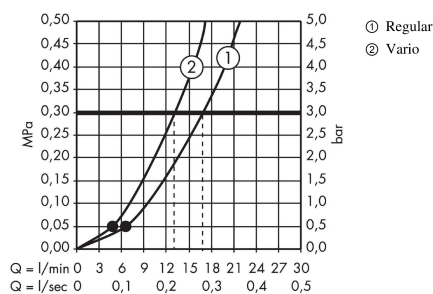

Flowchart

The consumption was measured in combination with the appropriate fittings (thermostat/mixer/ in-wall valve) to reflect actual application in practice.