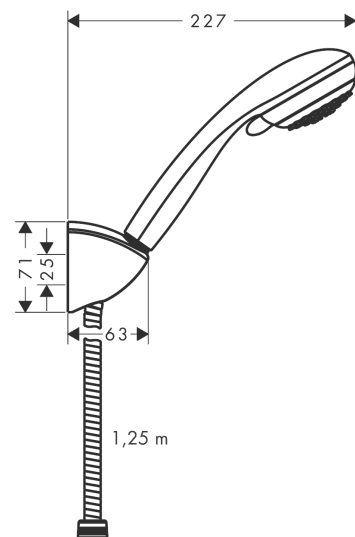

**Crometta 85**  
**Shower holder set Vario with shower hose 125 cm**  
 Surfaces: **Chrome** Article Number: **27558000**

### product features

- consists of: hand shower, shower holder, shower hose
- shower head size: 85 mm
- integrated support function
- spray type: Vario spray, normal spray
- spray type adjustment by turning spray disc
- maximum flow rate at 3 bar: 17 l/min
- minimum flow pressure: 1 bar
- Shower holder of plastic
- rinseable screen seal

## Flowchart

The consumption was measured in combination with the appropriate fittings (thermostat/mixer/ in-wall valve) to reflect actual application in practice.

**Crometta 85**  
**Shower holder set Vario with shower hose 125 cm**  
Surfaces: **Chrome**    Article Number: **27558000**

## Exploded Drawing

Year of production: >02/08

**Crometta 85**  
**Shower holder set Vario with shower hose 125 cm**  
 Surfaces: **Chrome**    Article Number: **27558000**