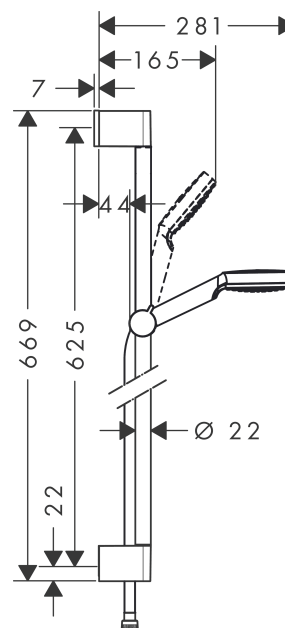

### Shower set 1jet with shower bar 65 cm

Surfaces: **White/Chrome** Article Number: **26533400**

#### product features

- consists of: hand shower, shower bar, shower hose, slider
- shower head size: 100 mm
- spray type: Rain
- hand shower holder inclination angle can be adjusted by 45°
- maximum flow rate at 3 bar: 14 l/min
- minimum flow pressure: 1 bar
- pivot connector prevent hose from tangling
- wall mounting: screw fastening
- wall supports of plastic
- shower bar diameter: 22 mm
- profile stand pipe: round

### Scale drawing

## Exploded Drawing

Year of production: >10/16

**Crometta**

**Shower set 1jet with shower bar 65 cm**

Surfaces: **White/Chrome** Article Number: **26533400**

**Spare part list**

Year of production: >10/16

Pos.	Description	Article Number	Price	PU
1	cover	95217000	-	1
2	tile-matching-disk 7 mm	97450000	-	1
3	wall support	95218000	-	1
4	mounting set	96179000	-	1
5	support, assy	92366000	-	1
6	handshower	26331400	-	1
7	filter insert	97708000	-	1
8	shower hose 1,60 m	28168000	-	1
9	seal	98058000	-	1