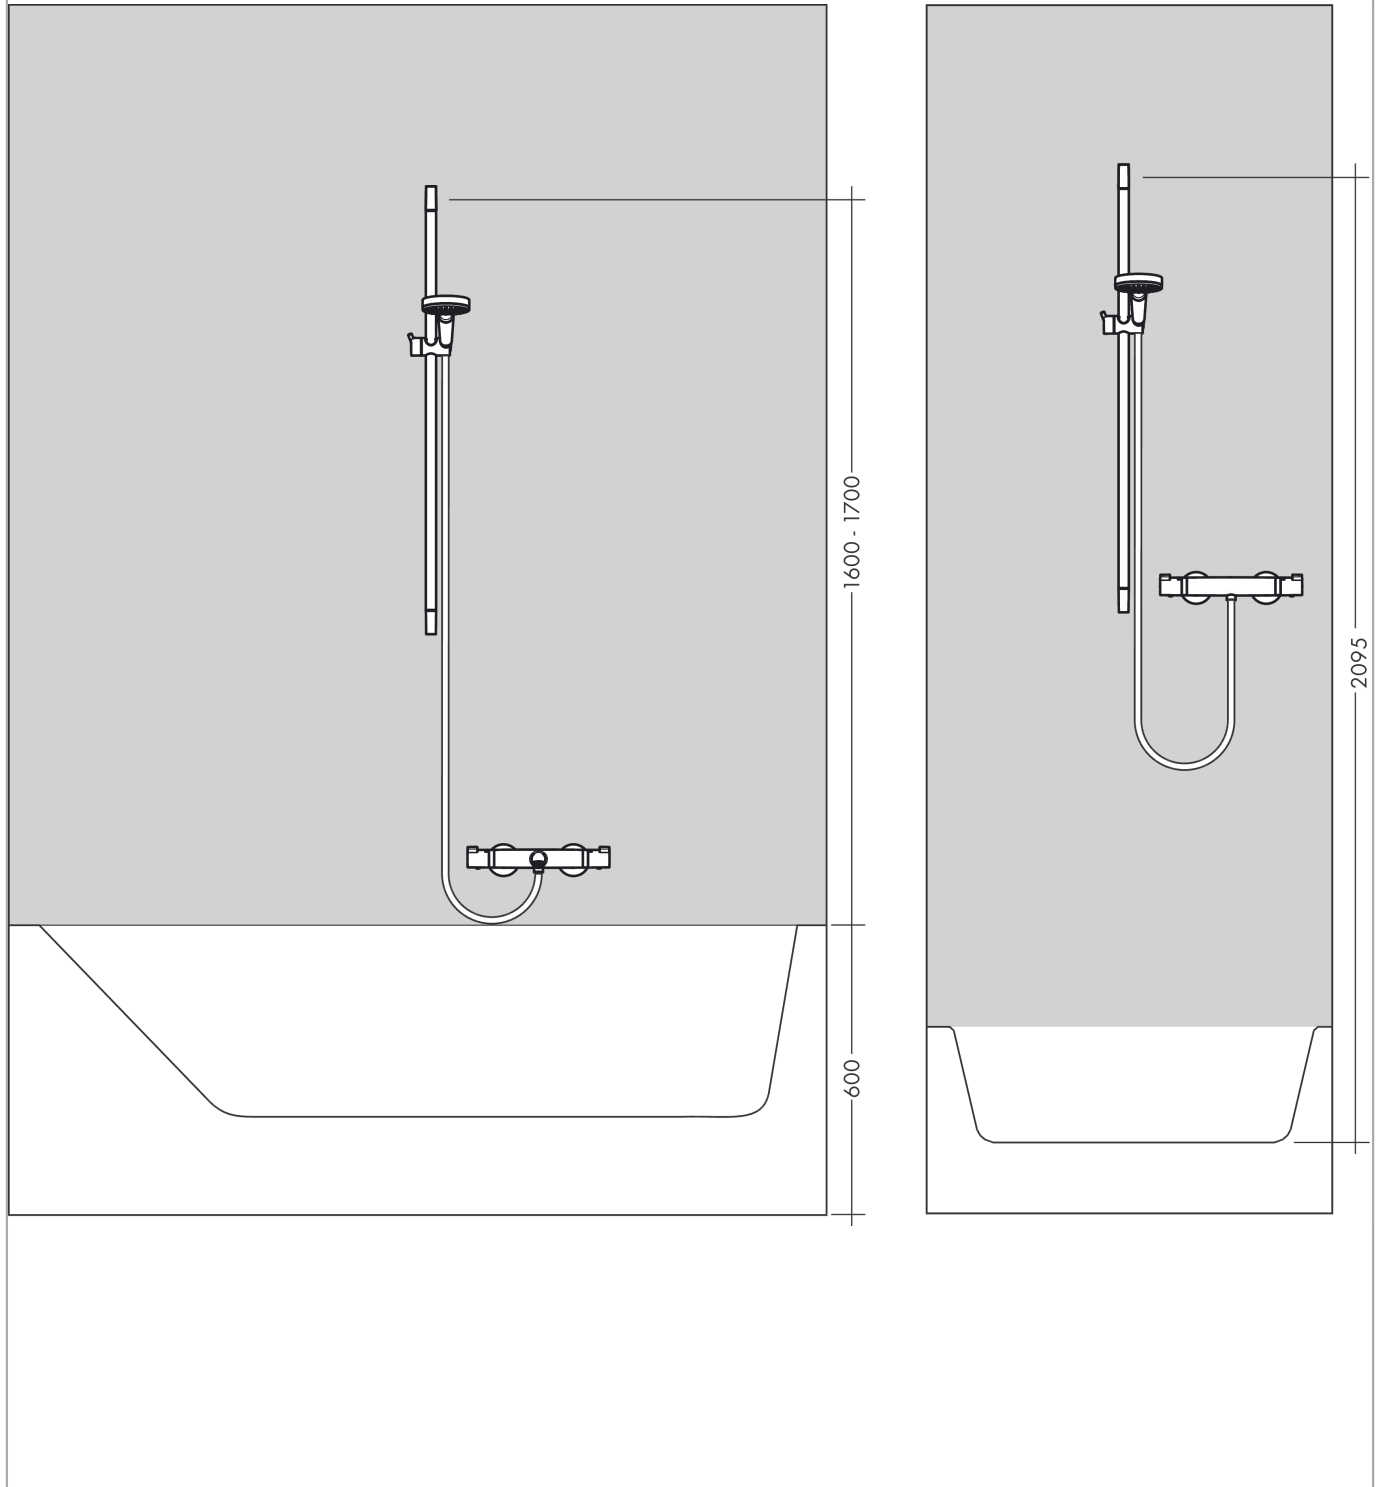

Crometta

Shower set 1jet with shower bar 65 cm

Surfaces: **White/Chrome** Article Number: **26533400**

Installation examples