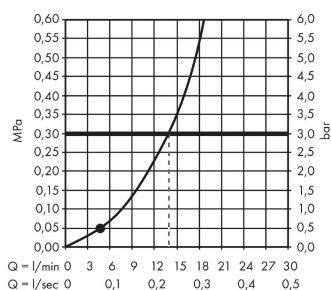

Flowchart

The consumption was measured in combination with the appropriate fittings (thermostat/mixer/in-wall valve) to reflect actual application in practice.