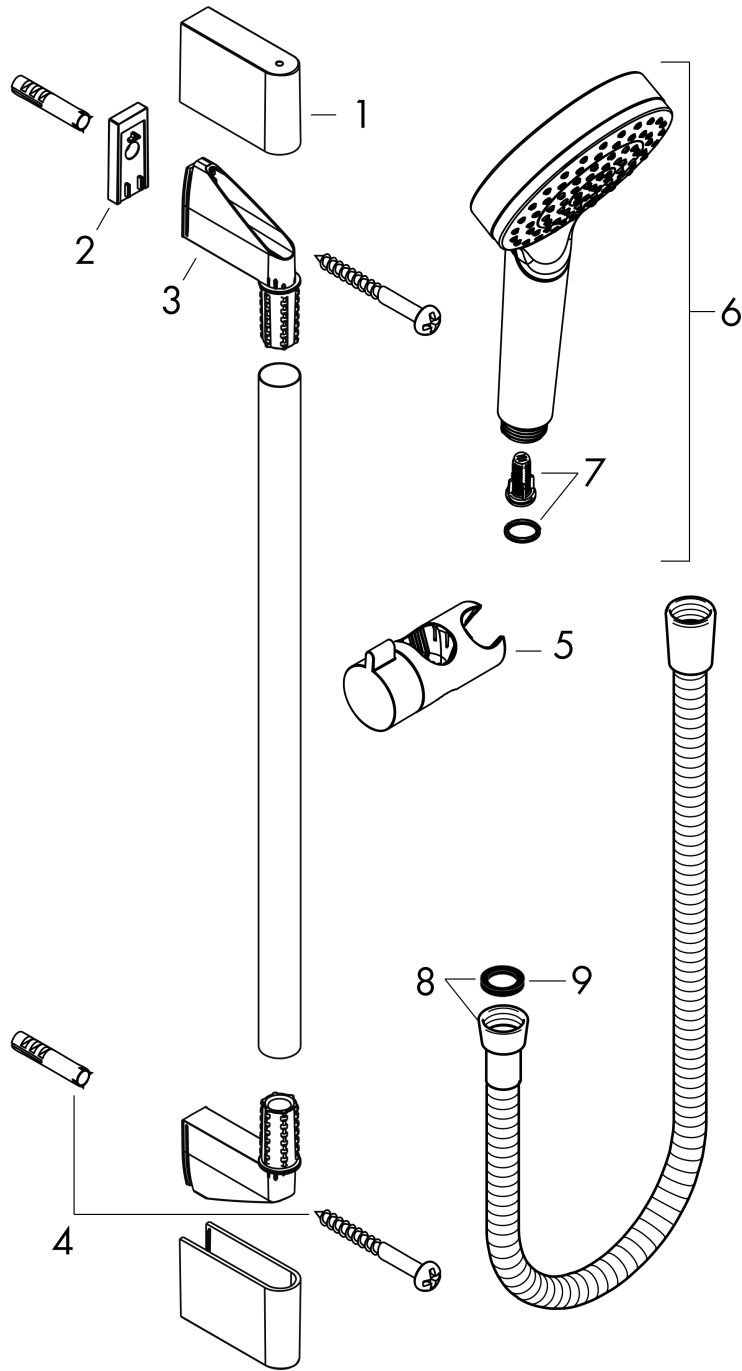

#### product features

- consists of: hand shower, shower bar, shower hose, slider
- shower head size: 100 mm
- spray type: Rain
- hand shower holder inclination angle can be adjusted by 45°
- maximum flow rate at 3 bar: 14 l/min
- minimum flow pressure: 1 bar
- pivot connector prevent hose from tangling
- wall mounting: screw fastening
- wall supports of plastic
- shower bar diameter: 22 mm
- profile stand pipe: round

## Crometta

Shower set 1jet with shower bar 65 cm

Surfaces: **White/Chrome** Article Number: **26533400**

### Installation examples

**Crometta**  
**Shower set 1jet with shower bar 65 cm**  
 Surfaces: **White/Chrome**    Article Number: **26533400**

## Exploded Drawing

Year of production: >10/16

**Crometta**

**Shower set 1jet with shower bar 65 cm**

Surfaces: **White/Chrome** Article Number: **26533400**

**Spare part list**

Year of production: >10/16

Pos.	Description	Article Number	Price	PU
1	cover	95217000	-	1
2	tile-matching-disk 7 mm	97450000	-	1
3	wall support	95218000	-	1
4	mounting set	96179000	-	1
5	support, assy	92366000	-	1
6	handshower	26331400	-	1
7	filter insert	97708000	-	1
8	shower hose 1,60 m	28168000	-	1
9	seal	98058000	-	1