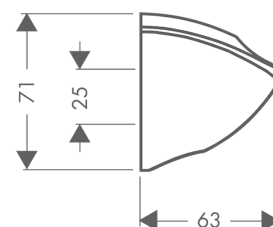

Shower holder Porter CSurfaces: **Chrome** Article Number: **27521000****Description****product features**

- fixed holding position
- for hoses with conical nut
- material: plastic

Product image**Scale drawing**

Shower holder Porter C

Surfaces: **Chrome** Article Number: **27521000**

Exploded Drawing

Year of production: >10/93

Shower holder Porter CSurfaces: **Chrome** Article Number: **27521000****Spare part list**

Year of production: >10/93

| Pos. | Description | Article Number | Price | PU |
|------|--------------|----------------|-------|----|
| 1 | mounting set | 40915000 | - | 1 |