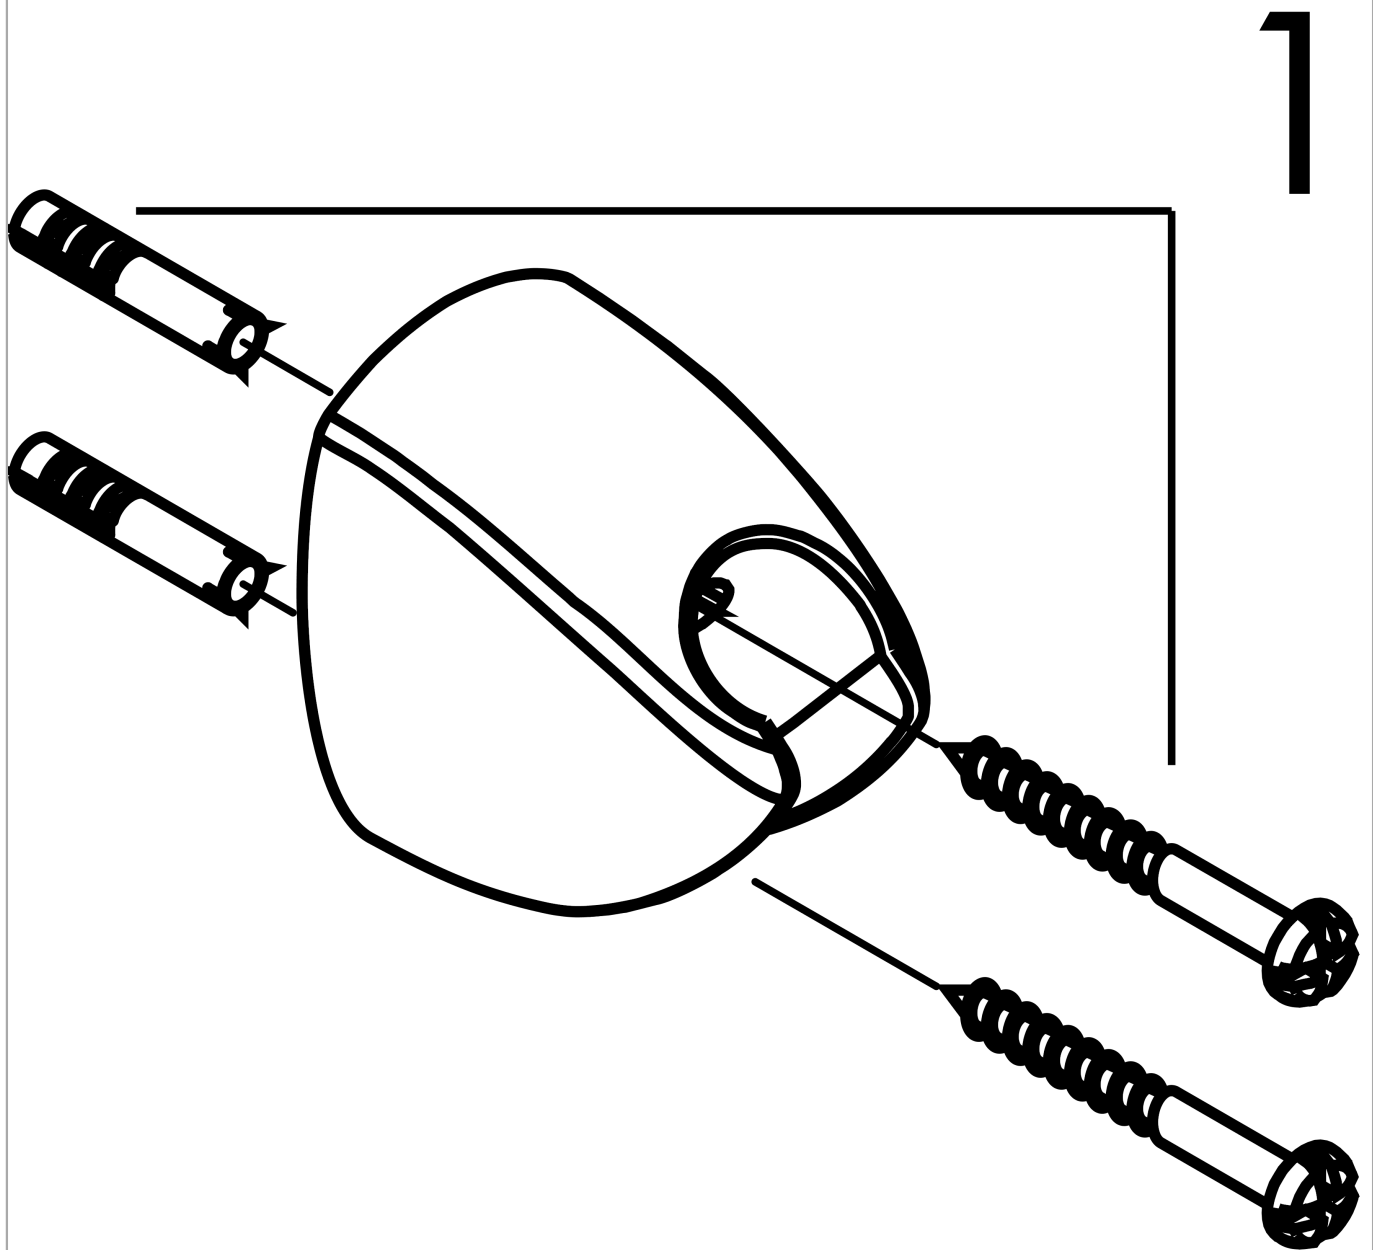

Shower holder Porter CSurfaces: **Chrome** Article Number: **27521000****Description****product features**

- fixed holding position
- for hoses with conical nut
- material: plastic

Product image**Scale drawing**

Shower holder Porter C

Surfaces: **Chrome** Article Number: **27521000**

Exploded Drawing

Year of production: >10/93

Shower holder Porter CSurfaces: **Chrome** Article Number: **27521000****Spare part list**

Year of production: >10/93

| Pos. | Description | Article Number | Price | PU |
|------|--------------|----------------|-------|----|
| 1 | mounting set | 40915000 | - | 1 |