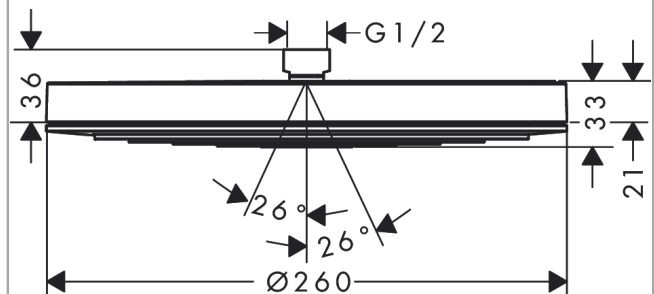

Pulsify S

Overhead shower 260 1jet

Surfaces: **Chrome** Article Number: **24140000**

Description

product features

- shower head size: 260 mm
- spray type: PowderRain
- Fast Drain empties the overhead shower from an angle of 10°
- ball-joint: overhead shower angle adjustable
- material spray disc: plastic
- spray disc surface: graphite
- maximum flow rate at 3 bar: 12,3 l/min
- flow rate PowderRain spray (at 3 bar): 12,3 l/min
- minimum function point for proper function: 6,9 l/min
- minimum flow pressure: 1 bar
- installation: ceiling or wall
- connection thread G 1/2
- connection dimension: DN15
- not suitable for continuous flow water heaters

Technology

Design awards

reddot winner 2021

Product image

Scale drawing

Pulsify S
Overhead shower 260 1jet
 Surfaces: **Chrome** Article Number: **24140000**

Flowchart