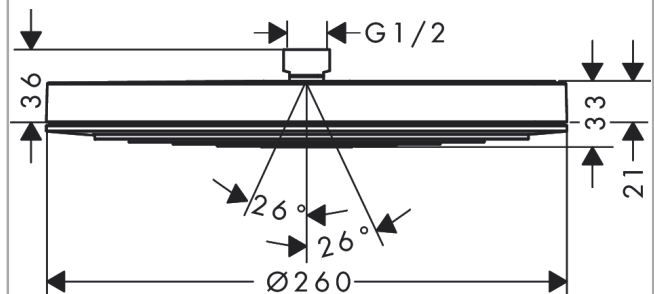

Pulsify S

Overhead shower 260 1jet

Surfaces: **Matt Black** Article Number: **24140670**

Description

product features

- shower head size: 260 mm
- spray type: PowderRain
- Fast Drain empties the overhead shower from an angle of 10°
- ball-joint: overhead shower angle adjustable
- material spray disc: plastic
- spray disc surface: graphite
- maximum flow rate at 3 bar: 12,3 l/min
- flow rate PowderRain spray (at 3 bar): 12,3 l/min
- minimum function point for proper function: 6,9 l/min
- minimum flow pressure: 1 bar
- installation: ceiling or wall
- connection thread G 1/2
- connection dimension: DN15
- not suitable for continuous flow water heaters

Technology

Design awards

reddot winner 2021

Product image

Scale drawing

Pulsify S
Overhead shower 260 1jet
 Surfaces: **Matt Black** Article Number: **24140670**

Flowchart