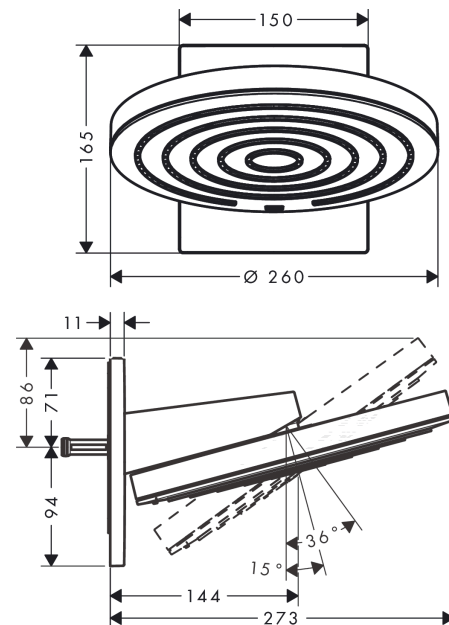

Scale drawing