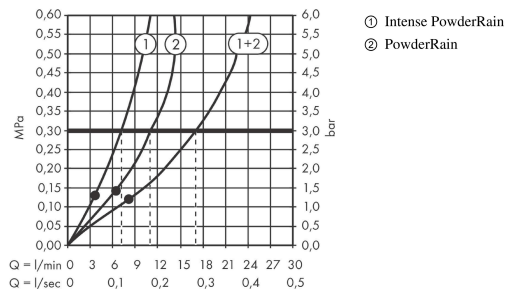

##### product features

- consists of: overhead shower, wall connector
- shower head size: 260 mm
- spray type: PowderRain, Intense PowderRain
- Fast Drain empties the overhead shower from an angle of 10°
- ball-joint: overhead shower angle adjustable
- material spray disc: plastic
- spray disc surface: graphite
- maximum flow rate at 3 bar: 11,3 l/min
- flow rate PowderRain spray (at 3 bar): 11,3 l/min
- flow rate Intense PowderRain (at 3 bar): 7,2 l/min
- minimum function point for proper function: 6,3 l/min
- minimum flow pressure: 1,4 bar
- overhead shower removable for cleaning
- suitable for continuous flow water heaters with an output of 18 kW
- not included: basic set

### Flowchart

The consumption was measured in combination with the appropriate fittings (thermostat/mixer/in-wall valve) to reflect actual application in practice.