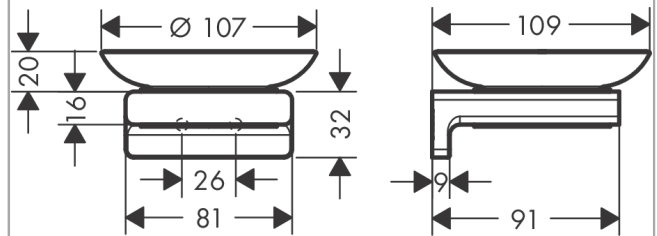

AddStoris

Soap dish

Finish: **Brushed Black Chrome** Article Number: **41746340**

Description

product features

- wall-mounted
- material recess: matt glass
- holder material: metal
- with mounting material
- concealed fastening
- drilling distance: 26 mm
- diameter drill hole: 6 mm

Design awards

reddot winner 2021

Product image

Scale drawing

AddStoris
Soap dish
 Finish: **Brushed Black Chrome** Article Number: **41746340**

Exploded Drawing

Year of production: >04/21

AddStoris

Soap dish

Finish: **Brushed Black Chrome** Article Number: **41746340**

Spare part list

Year of production: >04/21

Pos.	Description	Article Number	PC	PU
1	mounting set	40915000	4	1
2	support element	94165000	3	1
3	soap dish	94170000	11	1
4	plastic ring	94169000	5	1