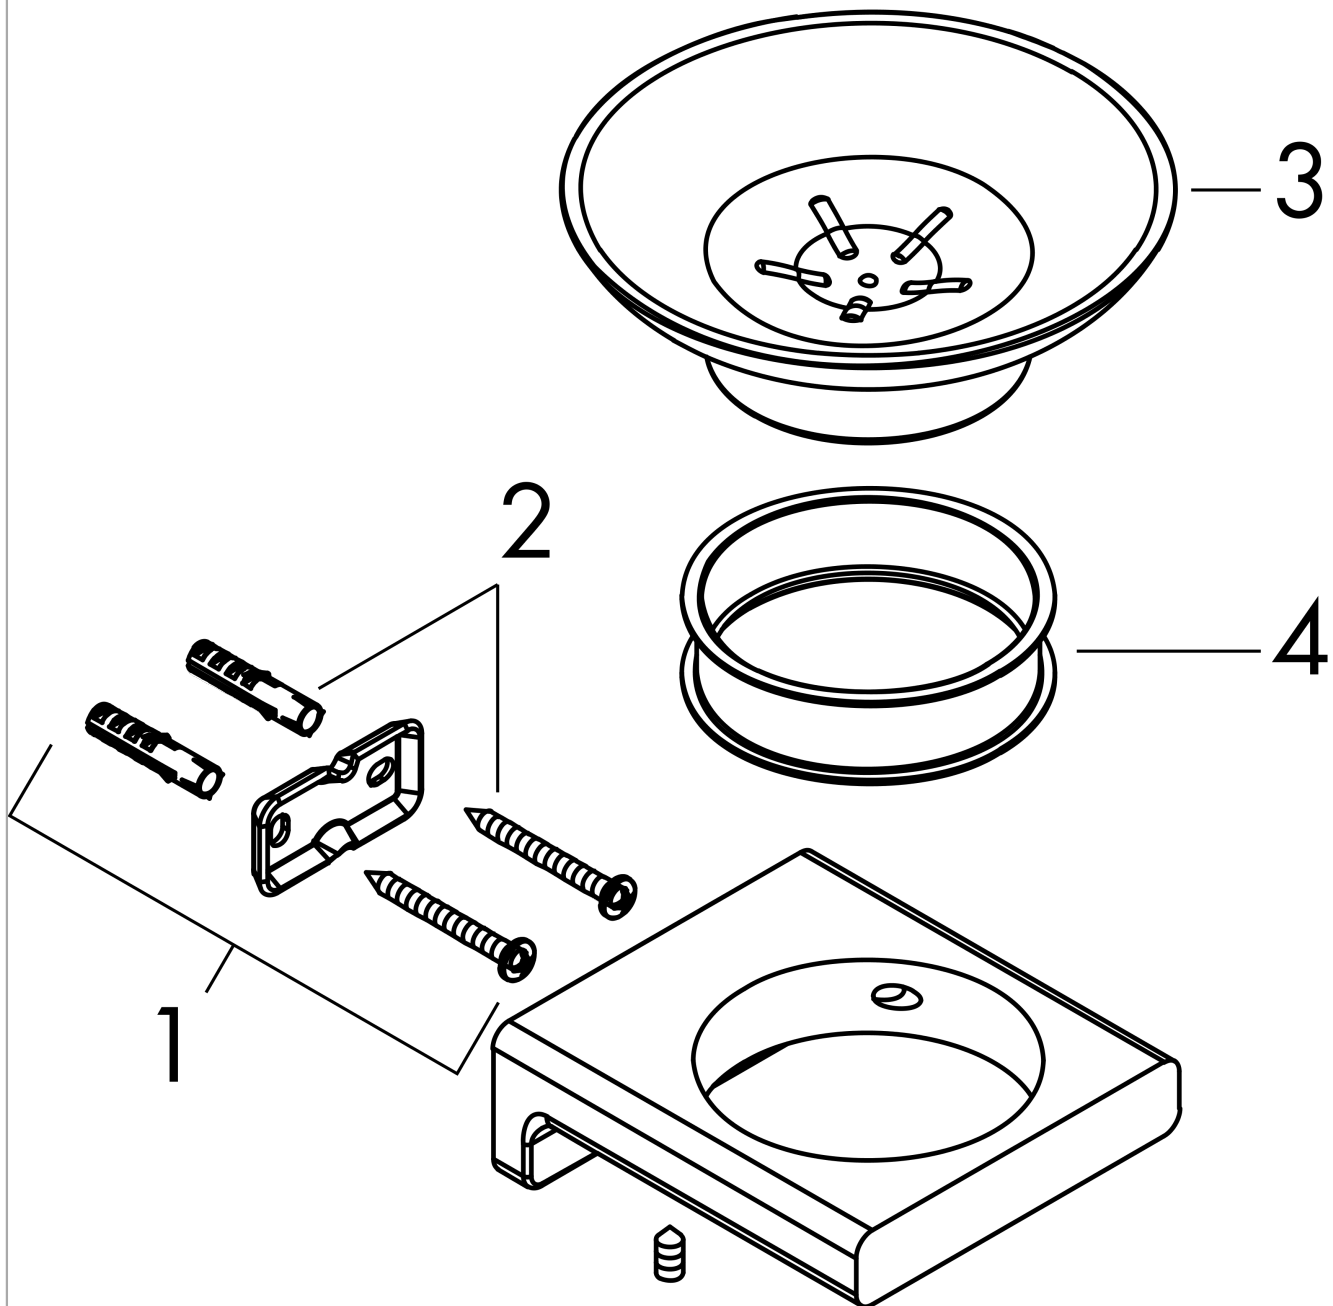

AddStoris

Soap dish

Finish: **Brushed Black Chrome** Article Number: **41746340**

Description

product features

- wall-mounted
- material recess: matt glass
- holder material: metal
- with mounting material
- concealed fastening
- drilling distance: 26 mm
- diameter drill hole: 6 mm

Design awards

reddot winner 2021

Product image

Scale drawing

AddStoris
Soap dish
 Finish: **Brushed Black Chrome** Article Number: **41746340**

Exploded Drawing

Year of production: >04/21

AddStoris

Soap dish

Finish: **Brushed Black Chrome** Article Number: **41746340**

Spare part list

Year of production: >04/21

Pos.	Description	Article Number	PC	PU
1	mounting set	40915000	4	1
2	support element	94165000	3	1
3	soap dish	94170000	11	1
4	plastic ring	94169000	5	1