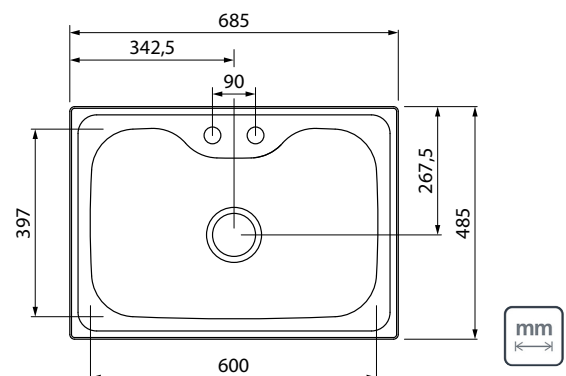

– Satin

THICKNESS

– 0,8 mm

HOLES FOR FAUCET AND SOAP DISPENSER

DEPTH OF THE BOWL

– 203 mm

CAPACITY

– 40 L

INSTALLATION

– Inset sink

manual available on the product page at:
tramontina.com.br/en

Ref.	Included Accesorios		
	 Valve ø 4 1/2" 94510/022	 Soap dispenser 94517/004	 Wire basket 94528/031
93806/152	✓	✓	✓

Installation Cutout size:

*Only share this material with individuals if you have evidence of consent.

Product for indoor use | BIM files available at: tramontina.com.br/en/library

Tramontina reserves the right to modify the product information sheet without prior notice. All images are merely illustrative.