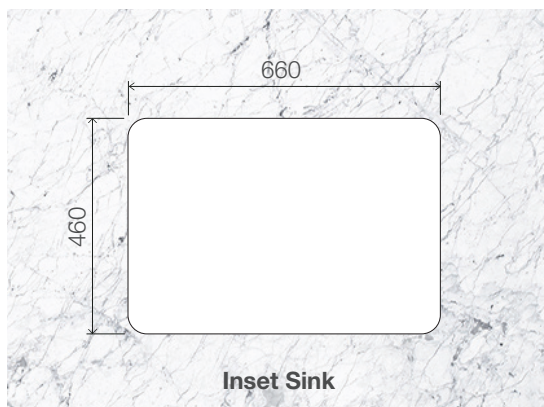

Installation Cutout size:

*Only share this material with individuals if you have evidence of consent.

Product for indoor use | BIM files available at: tramontina.com.br/en/library

Tramontina reserves the right to modify the product information sheet without prior notice. All images are merely illustrative.

For more information: tramontina.com.br/en