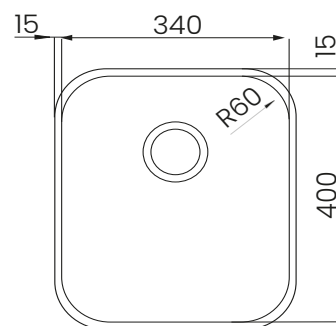

### DEPTH OF THE BOWL

– 185 mm

### INSTALLATION

– Undermount

template available on the product page at: [tramontina.com.br/en](http://tramontina.com.br/en)

| Ref.      | Included Accessories                |   |
|-----------|-------------------------------------|---|
|           | <p>Valve Ø 4 1/2"<br/>94510/022</p> | <p>Valve with overflow Ø 4 1/2"<br/>94510/023</p> |
| 94017/122 | ✓                                   | -   |
| 94017/123 | -                                   | ✓   |

### Cutting size for installation

\*Only share this material with individuals if you have evidence of consent.

Product for indoor use | BIM files available at: [tramontina.com.br/en/library](http://tramontina.com.br/en/library)