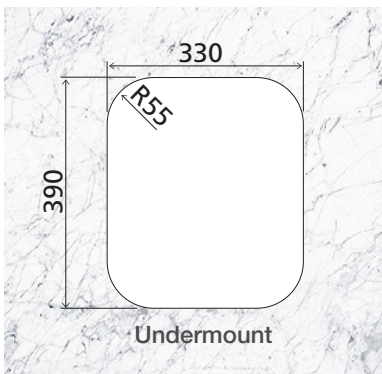

Cutting size for installation

*Only share this material with individuals if you have evidence of consent.

Product for indoor use | BIM files available at: tramontina.com.br/en/library

Tramontina reserves the right to modify the product information sheet without prior notice. All images are merely illustrative.

For more information: tramontina.com.br/en