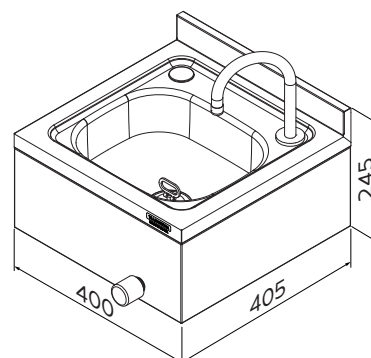

TICKNESS

— Bowl and Surface: 0,6 mm

— Bowl: 0,8 mm

DEPTH OF THE BOWL

— 130 mm

ACCESSORY INCLUDED

- Ø 3" Valve
- Spout with aerator
- Flexible hose
- Automatic shut-off control valve
- Bushings
- Screws
- Installation diagram

Ø 3" Valve
94510/000

INSTALLATION

— Wall-mounted

Template available on the product page at: tramontina.com.br/en

Optional accessory

Simple trap
94525/000

Dimensions bowl

*Only share this material with individuals if you have evidence of consent.