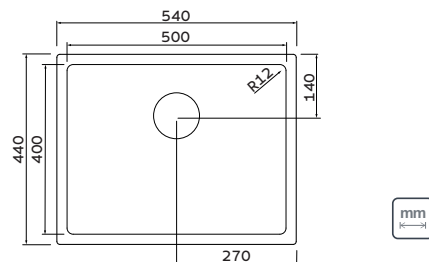

### INSTALLATION

— Flush — Semi-flush — Undermount

Flush Installation ref.: 94532/107  
Flush installation kits are sold separately.

Flush mode installation as per the installation manual on the product page at: [tramontina.com.br/en](http://tramontina.com.br/en)

### Cutout size for installation

\*Only share this material with individuals if you have evidence of consent.

Product for indoor use | BIM files available at: [tramontina.com.br/en/library](http://tramontina.com.br/en/library)