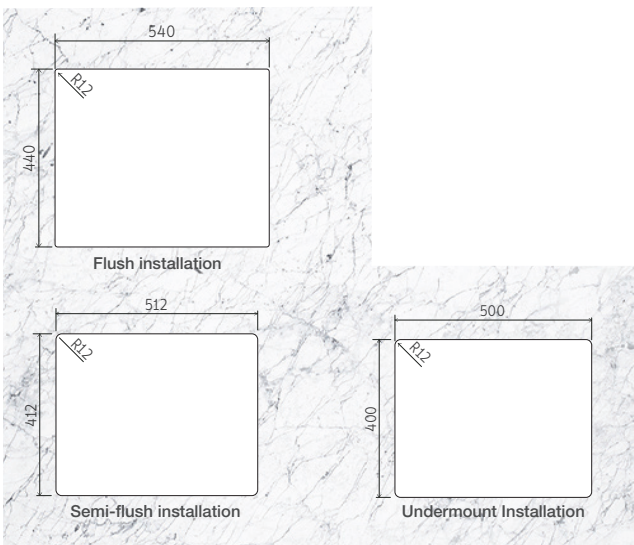

Cutout size for installation

*Only share this material with individuals if you have evidence of consent.

Product for indoor use | BIM files available at: tramontina.com.br/en/library

Tramontina reserves the right to modify the product information sheet without prior notice. All images are merely illustrative.

For more information: tramontina.com.br/en