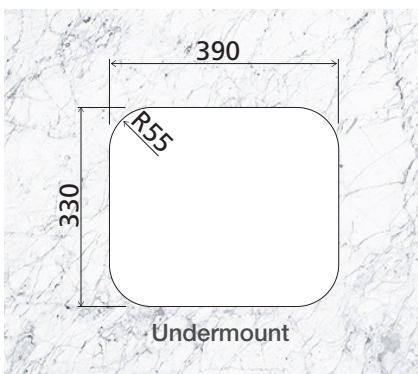

— AISI 304

FINISHING

— Satin

THICKNESS OF STAINLESS STEEL

— 0,8 mm

DEPTH OF THE BOWL

— 185 mm

CAPACITY

Optional accessories

Wood cutting board
94530/006

Stainless steel colander
94532/006

Wire basket
94528/030

Soap dispenser
94517/004

Cutting size for installation

*Only share this material with individuals if you have evidence of consent.