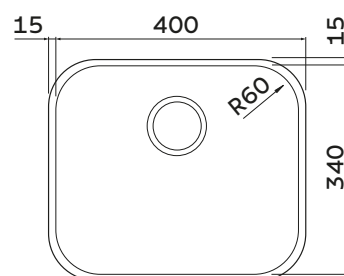

— AISI 304

FINISHING

— Satin

THICKNESS OF STAINLESS STEEL

— 0,8 mm

DEPTH OF THE BOWL

— 185 mm

CAPACITY

— 23 L

INSTALLATION

— Undermount

Template available on the product page at: tramontina.com.br/en

Ref.	Included Accessories	
	 Valve Ø 4 1/2" 94510/022	 Valve with overflow Ø 4 1/2" 94510/023
94017/112	✓	-
94017/113	-	✓

Optional accessories

Wood cutting board
94530/006

Stainless steel colander
94532/006

Wire basket
94528/030

Soap dispenser
94517/004

Cutting size for installation

*Only share this material with individuals if you have evidence of consent.