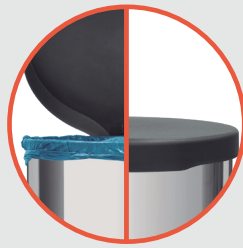

— 0,4 mm

POLISHED FINISHING

PLASTIC LID, PEDAL AND BASE

RECOMENDED GARBAGE BAG

- ref. 94538/705 | 10 - 15 L
- ref. 94538/712 | 15 - 20 L
- ref. 94538/720 | 30 - 40 L
- ref. 94538/730 | 50 - 60 L

Not to require an inner bucket.

Hole to hold the trash bag.

Bag remains hidden when lid is closed.

The lid doesn't touch the wall, even opened or closed.

Easy system for transporting the trash bin.

Ref.:	94538/705	94538/712	94538/720	94538/730
A	205	266	266	266
B	251	333	475	617
C	266	328	328	328
D	460	600	745	887