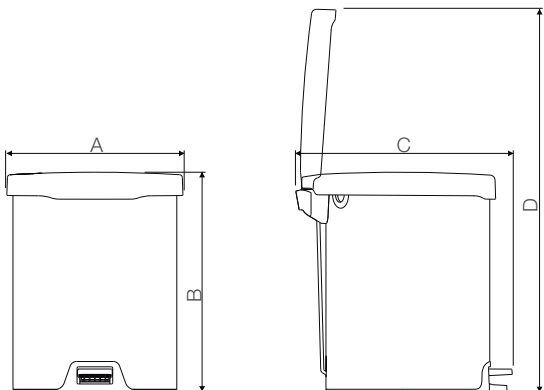

Hole to hold the trash bag.

Bag remains hidden when lid is closed.

The lid doesn't touch the wall, even opened or closed.

Easy system for transporting the trash bin.

Ref.:	94538/705	94538/712	94538/720	94538/730
A	205	266	266	266
B	251	333	475	617
C	266	328	328	328
D	460	600	745	887