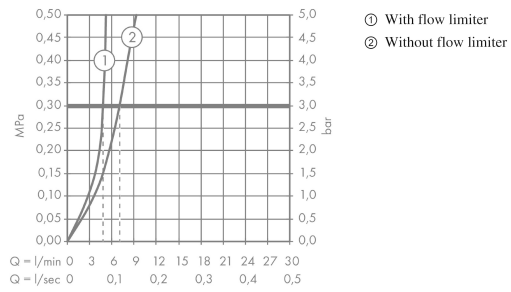

Talis E

Single lever basin mixer 240 for wash bowls with pop-up waste set

Finish: **Brushed Bronze** Article Number: **71716140**

Description

product features

- consists of: single lever basin mixer, waste set
- ComfortZone 240
- projection: 183 mm
- spout height: 234 mm
- handle variant: lever handle
- spray type: normal spray
- maximum flow rate at 3 bar: 5 l/min
- ceramic cartridge
- temperature limitation adjustable
- suitable for continuous flow water heaters
- pop-up waste set G 1¼
- material waste set: metal
- connection type: G ¾ connections
- connection dimension: DN15
- EU taxonomy: max. 6 l/min - Substantial Contribution (SC) possible

Technology

Design awards

Product image

Scale drawing

Talis E
Single lever basin mixer 240 for wash bowls with pop-up waste set
 Finish: **Brushed Bronze** Article Number: **71716140**

Flowchart

Talis E
Single lever basin mixer 240 for wash bowls with pop-up waste set
 Finish: **Brushed Bronze** Article Number: **71716140**