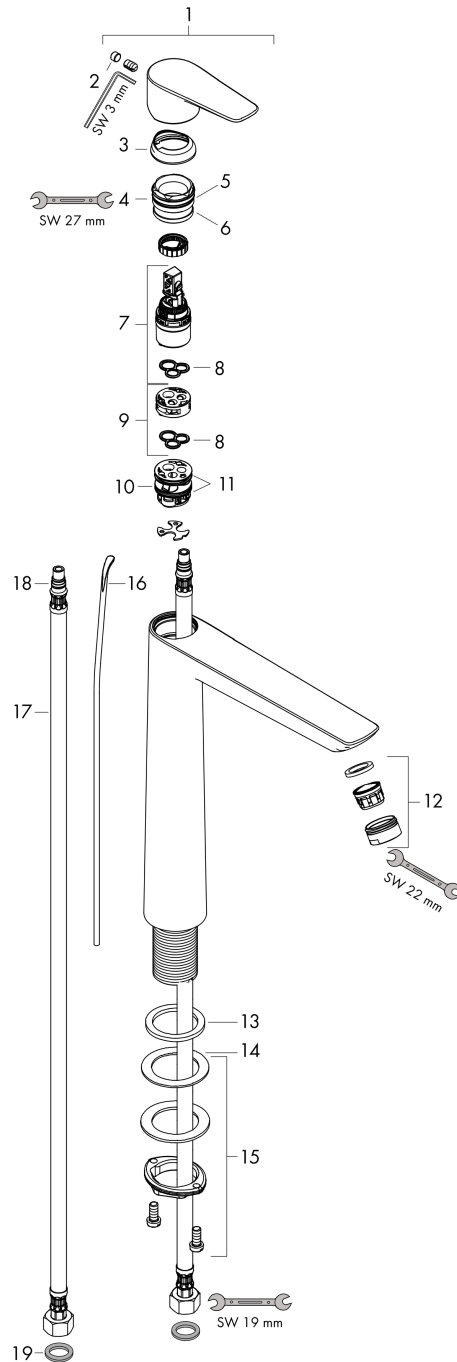

Talis E

Single lever basin mixer 240 for wash bowls with pop-up waste set

Finish: **Brushed Bronze** Article Number: **71716140**

Description

product features

- consists of: single lever basin mixer, waste set
- ComfortZone 240
- projection: 183 mm
- spout height: 234 mm
- handle variant: lever handle
- spray type: normal spray
- maximum flow rate at 3 bar: 5 l/min
- ceramic cartridge
- temperature limitation adjustable
- suitable for continuous flow water heaters
- pop-up waste set G 1¼
- material waste set: metal
- connection type: G ¾ connections
- connection dimension: DN15
- EU taxonomy: max. 6 l/min - Substantial Contribution (SC) possible

Technology

Design awards

Product image

Scale drawing

Talis E
Single lever basin mixer 240 for wash bowls with pop-up waste set
 Finish: **Brushed Bronze** Article Number: **71716140**

Flowchart

Talis E
Single lever basin mixer 240 for wash bowls with pop-up waste set
 Finish: **Brushed Bronze** Article Number: **71716140**

Exploded Drawing

Year of production: >07/19

Talis E**Single lever basin mixer 240 for wash bowls with pop-up waste set**Finish: **Brushed Bronze** Article Number: **71716140****Spare part list**

Year of production: >07/19

Pos.	Description	Article Number	PC	PU
1	handle	92687140	60	1
2	screw cover	95704000	1	1
3	flange	92625140	58	1
4	nut	92689000	7	1
5	O-ring 25x1,5	98146000	1	1
6	O-ring 27x1,5	92527000	4	1
7	cartridge, assy	97685000	11	1
8	seal	98865000	8	1
9	adapter for cartridge	92628000	6	1
10	adapter for cartridge	98866000	8	1
11	O-ring 23x2	98398000	1	1
12	aerator M24x1 (5 l/min)	13185140	99	1
13	flat seal	98749000	2	1
14	lever collar	97548000	1	1
15	fixing set (Ø 32)	13961000	7	1
16	pull rod	96657140	54	1
17	connection hose 600 mm M8x0,75 G3/8	96556000	7	1
18	O-ring 7x1,5	98422000	1	1
19	sealing set	95581000	2	1
a	pop up waste	94139140	64	1
b	fixation extension 35 mm	13898000	12	1