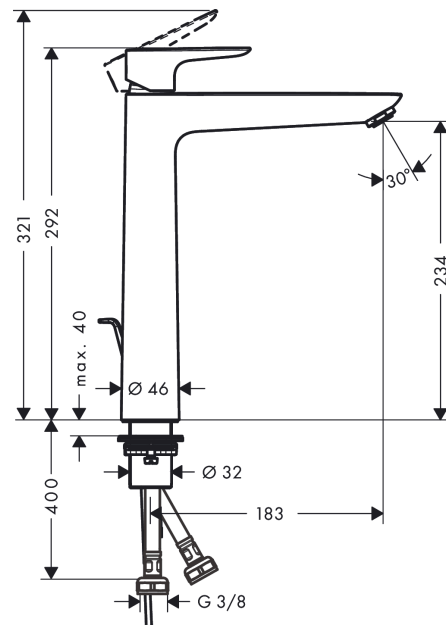

Talis E

Single lever basin mixer 240 for wash bowls with pop-up waste set

Finish: **Brushed Bronze** Article Number: **71716140**

Description

product features

- consists of: single lever basin mixer, waste set
- ComfortZone 240
- projection: 183 mm
- spout height: 234 mm
- handle variant: lever handle
- spray type: normal spray
- maximum flow rate at 3 bar: 5 l/min
- ceramic cartridge
- temperature limitation adjustable
- suitable for continuous flow water heaters
- pop-up waste set G 1¼
- material waste set: metal
- connection type: G ¾ connections
- connection dimension: DN15
- EU taxonomy: max. 6 l/min - Substantial Contribution (SC) possible

Technology

Design awards

Product image

Scale drawing

Talis E
Single lever basin mixer 240 for wash bowls with pop-up waste set
 Finish: **Brushed Bronze** Article Number: **71716140**

Flowchart

Talis E
Single lever basin mixer 240 for wash bowls with pop-up waste set
 Finish: **Brushed Bronze** Article Number: **71716140**

Exploded Drawing

Year of production: >07/19

Talis E**Single lever basin mixer 240 for wash bowls with pop-up waste set**Finish: **Brushed Bronze** Article Number: **71716140****Spare part list**

Year of production: >07/19

Pos.	Description	Article Number	PC	PU
1	handle	92687140	60	1
2	screw cover	95704000	1	1
3	flange	92625140	58	1
4	nut	92689000	7	1
5	O-ring 25x1,5	98146000	1	1
6	O-ring 27x1,5	92527000	4	1
7	cartridge, assy	97685000	11	1
8	seal	98865000	8	1
9	adapter for cartridge	92628000	6	1
10	adapter for cartridge	98866000	8	1
11	O-ring 23x2	98398000	1	1
12	aerator M24x1 (5 l/min)	13185140	99	1
13	flat seal	98749000	2	1
14	lever collar	97548000	1	1
15	fixing set (Ø 32)	13961000	7	1
16	pull rod	96657140	54	1
17	connection hose 600 mm M8x0,75 G3/8	96556000	7	1
18	O-ring 7x1,5	98422000	1	1
19	sealing set	95581000	2	1
a	pop up waste	94139140	64	1
b	fixation extension 35 mm	13898000	12	1