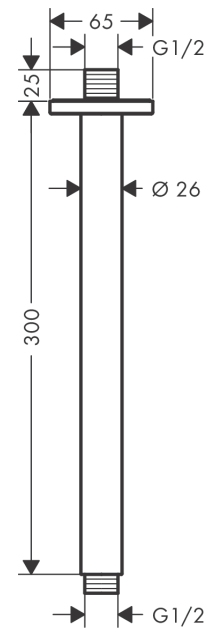

Vernis Shape
Ceiling connector 30 cmFinish: **Matt Black** Article Number: **26407670****Description****product features**

- length: 300 mm
- shaft \varnothing : 26 mm
- installation type: exposed installation
- material: brass
- connection type: G 1/2

Product image**Scale drawing**

Vernis Shape
Ceiling connector 30 cm
Finish: **Matt Black** Article Number: **26407670**

Exploded Drawing

Year of production: >04/21