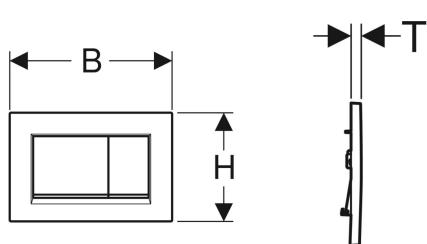

Geberit Sigma30 actuator plate for dual flush

Example image

Application purposes

- For flush actuation with Sigma concealed cisterns

Characteristics

- Front actuation

Scope of delivery

- Mounting frame
- 2 distance bolts

- Sound-absorbing actuator rods, tool-free fast adjustment

Technical data

Actuation force | < 20 N

- 2 actuator rods

Art. no.	Colour / surface	Material designation	B	H	T
115.883.KH.1	Plate and buttons: bright chrome-plated Design stripes: matt chrome-plated	Plastic	24.6 cm	16.4 cm	1.2 cm
115.883.KJ.1	Plate and buttons: white Design stripes: bright chrome-plated	Plastic	24.6 cm	16.4 cm	1.2 cm
115.883.KK.1	Plate and buttons: white Design stripes: gold-plated	Plastic	24.6 cm	16.4 cm	1.2 cm
115.883.KM.1	Plate and buttons: black Design stripes: bright chrome-plated	Plastic	24.6 cm	16.4 cm	1.2 cm
115.883.JQ.1	Plate and buttons: matt chrome-coated, easy-to-clean coated Design stripes: bright chrome-plated	Plastic	24.6 cm	16.4 cm	1.2 cm
115.883.JT.1	Plate and buttons: white matt coated, easy-to-clean coated Design stripes: bright chrome-plated	Plastic	24.6 cm	16.4 cm	1.2 cm
115.883.14.1	Plate and button: black matt coated, easy-to-clean coated Design stripes: bright chrome-plated	Plastic	24.6 cm	16.4 cm	1.2 cm
115.883.11.1	Plate and buttons: white Design stripes: matt white	Plastic	24.6 cm	16.4 cm	1.2 cm
115.883.01.1	Plate and buttons: white matt coated, easy-to-clean coated Design stripes: white	Plastic	24.6 cm	16.4 cm	1.2 cm
115.883.DW.1	Plate and buttons: black Design stripes: matt black	Plastic	24.6 cm	16.4 cm	1.2 cm
115.883.16.1	Plate and button: black matt coated, easy-to-clean coated Design stripes: black	Plastic	24.6 cm	16.4 cm	1.2 cm