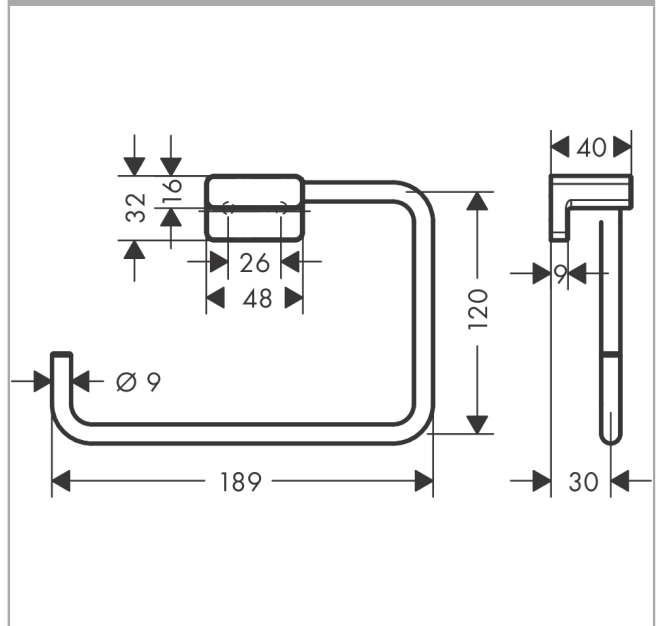

AddStoris

Towel ring

Finish: **Matt Black** Article Number: **41754670**

Description

product features

- wall-mounted
- material: metal
- swivelling
- with mounting material
- concealed fastening
- drilling distance: 26 mm
- diameter drill hole: 6 mm

Design awards

reddot winner 2021

Product image

Scale drawing

AddStoris
Towel ring
Finish: **Matt Black** Article Number: **41754670**

Exploded Drawing

Year of production: >04/21

AddStoris
Towel ring
 Finish: **Matt Black** Article Number: **41754670**

Spare part list

Year of production: >04/21

Pos.	Description	Article Number	PC	PU
1	support element	94165000	3	1
2	mounting set	40915000	4	1