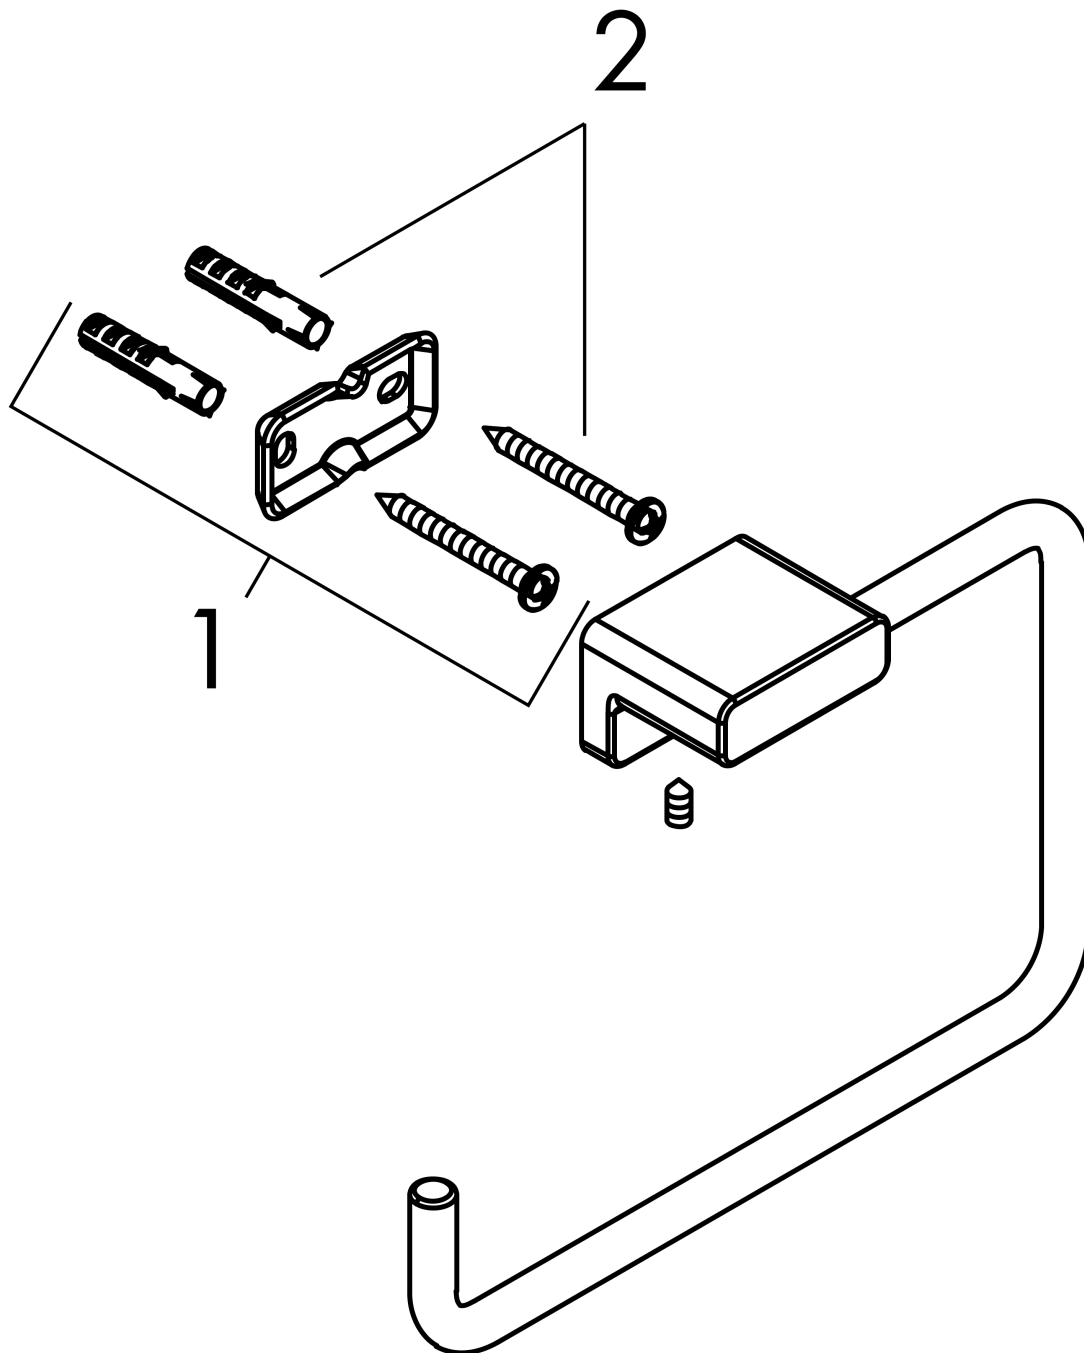

AddStoris

Towel ring

Finish: **Matt Black** Article Number: **41754670**

Description

product features

- wall-mounted
- material: metal
- swivelling
- with mounting material
- concealed fastening
- drilling distance: 26 mm
- diameter drill hole: 6 mm

Design awards

reddot winner 2021

Product image

Scale drawing

AddStoris
Towel ring
Finish: **Matt Black** Article Number: **41754670**

Exploded Drawing

Year of production: >04/21

AddStoris
Towel ring
 Finish: **Matt Black** Article Number: **41754670**

Spare part list

Year of production: >04/21

Pos.	Description	Article Number	PC	PU
1	support element	94165000	3	1
2	mounting set	40915000	4	1