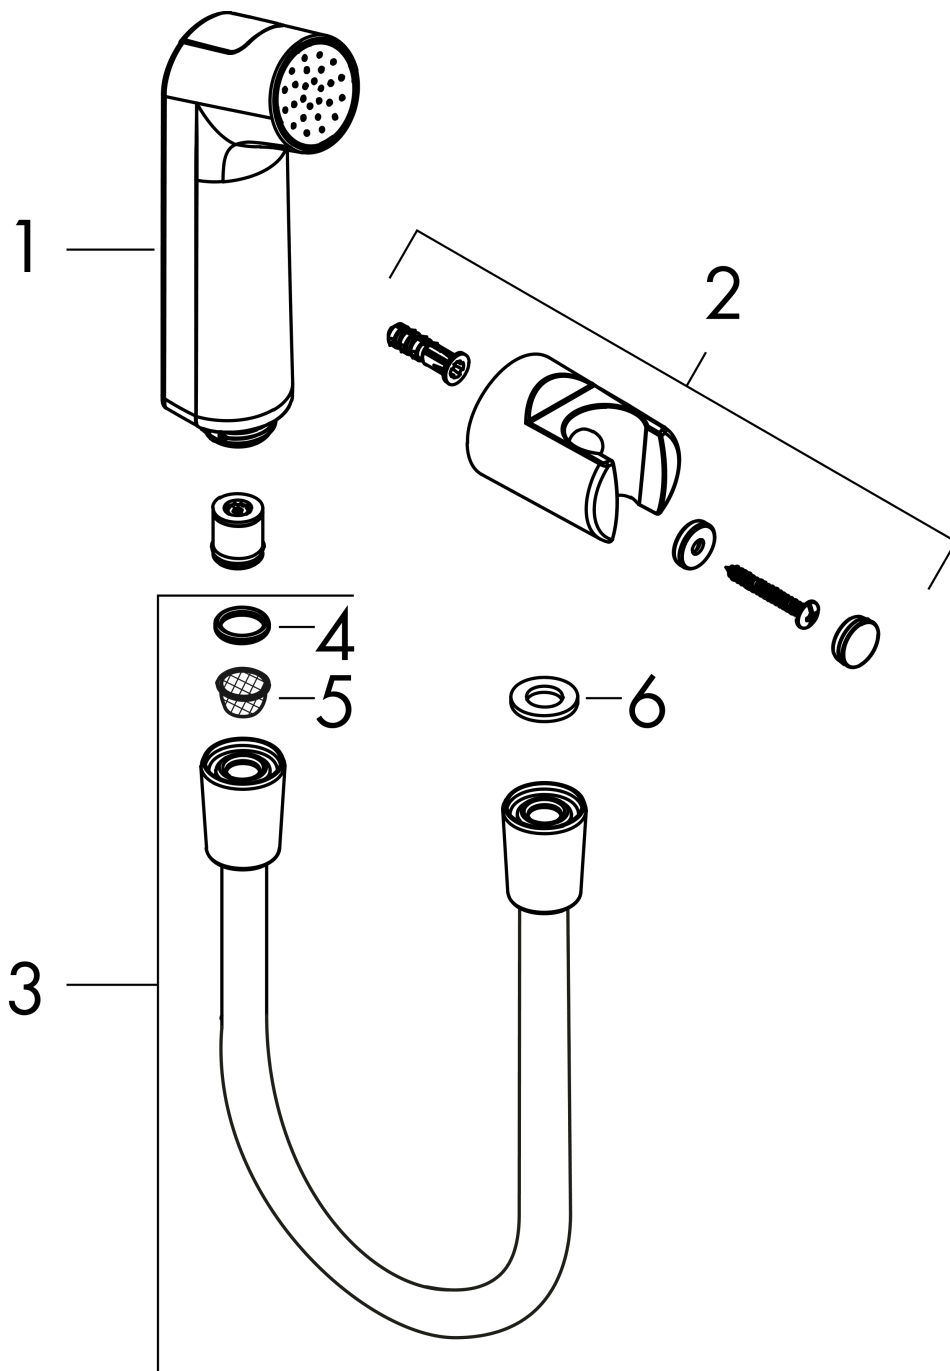

Bidette hand shower 1jet S EcoSmart with shower holder and pressure resistant shower hose

Finish: **Chrome** Article Number: **29234000**

Description

product features

- consists of: bidette hand shower, shower holder, shower hose
- shower head size: 28 mm
- integrated support function
- maximum flow rate at 3 bar: 6,2 l/min
- non-return valve
- shower holder made of plastic
- wall mounting: screw fastening
- rinseable screen seal
- not intrinsically safe against backflow
- we recommend using this product with an upstream shut-off valve in the line
- not suitable for operation in countries with valid EN 1717
- EU taxonomy: max. 8 l/min - Do No Significant Harm (DNSH)

Technology

Product image

Scale drawing

Bidette hand shower 1jet S EcoSmart with shower holder and pressure resistant shower hose
125 cm
 Finish: **Chrome** Article Number: **29234000**

Flowchart

Bidette hand shower 1jet S EcoSmart with shower holder and pressure resistant shower hose
125 cm
 Finish: **Chrome** Article Number: **29234000**

Exploded Drawing

Year of production: >05/22

**Bidette hand shower 1jet S EcoSmart with shower holder and pressure resistant shower hose
125 cm**

Finish: **Chrome** Article Number: **29234000**

Spare part list

Year of production: >05/22

Pos.	Description	Article Number	PC	PU
1	handshower	94569000	9	1
2	shower holder	94576000	4	1
3	shower hose 1,25 m	92213000	11	1
4	O-ring 11x2	98127000	1	1
5	filter	97735000	1	1
6	seal	98058000	1	1