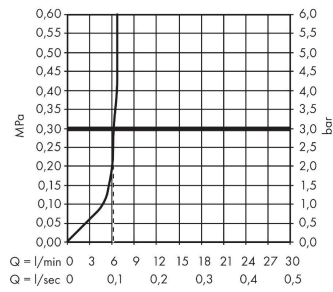

Bidette hand shower 1jet S EcoSmart with shower holder and pressure resistant shower hose

Finish: **Chrome** Article Number: **29234000**

Description

product features

- consists of: bidette hand shower, shower holder, shower hose
- shower head size: 28 mm
- integrated support function
- maximum flow rate at 3 bar: 6,2 l/min
- non-return valve
- shower holder made of plastic
- wall mounting: screw fastening
- rinseable screen seal
- not intrinsically safe against backflow
- we recommend using this product with an upstream shut-off valve in the line
- not suitable for operation in countries with valid EN 1717
- EU taxonomy: max. 8 l/min - Do No Significant Harm (DNSH)

Technology

Product image

Scale drawing

Bidette hand shower 1jet S EcoSmart with shower holder and pressure resistant shower hose
125 cm
 Finish: **Chrome** Article Number: **29234000**

Flowchart

Bidette hand shower 1jet S EcoSmart with shower holder and pressure resistant shower hose
125 cm
 Finish: **Chrome** Article Number: **29234000**

Exploded Drawing

Year of production: >05/22

**Bidette hand shower 1jet S EcoSmart with shower holder and pressure resistant shower hose
125 cm**

Finish: **Chrome** Article Number: **29234000**

Spare part list