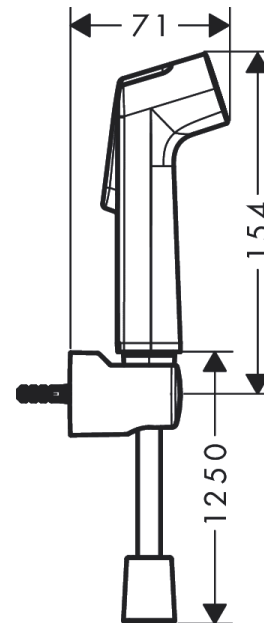

Bidette hand shower 1jet S EcoSmart with shower holder and pressure resistant shower hose

Finish: **Chrome** Article Number: **29234000**

Description

product features

- consists of: bidette hand shower, shower holder, shower hose
- shower head size: 28 mm
- integrated support function
- maximum flow rate at 3 bar: 6,2 l/min
- non-return valve
- shower holder made of plastic
- wall mounting: screw fastening
- rinseable screen seal
- not intrinsically safe against backflow
- we recommend using this product with an upstream shut-off valve in the line
- not suitable for operation in countries with valid EN 1717
- EU taxonomy: max. 8 l/min - Do No Significant Harm (DNSH)

Technology

Product image

Scale drawing

Bidette hand shower 1jet S EcoSmart with shower holder and pressure resistant shower hose
125 cm
 Finish: **Chrome** Article Number: **29234000**

Flowchart

Bidette hand shower 1jet S EcoSmart with shower holder and pressure resistant shower hose
125 cm
 Finish: **Chrome** Article Number: **29234000**

Exploded Drawing

Year of production: >05/22

**Bidette hand shower 1jet S EcoSmart with shower holder and pressure resistant shower hose
125 cm**

Finish: **Chrome** Article Number: **29234000**

Spare part list

Year of production: >05/22

Pos.	Description	Article Number	PC	PU
1	handshower	94569000	9	1
2	shower holder	94576000	4	1
3	shower hose 1,25 m	92213000	11	1
4	O-ring 11x2	98127000	1	1
5	filter	97735000	1	1
6	seal	98058000	1	1