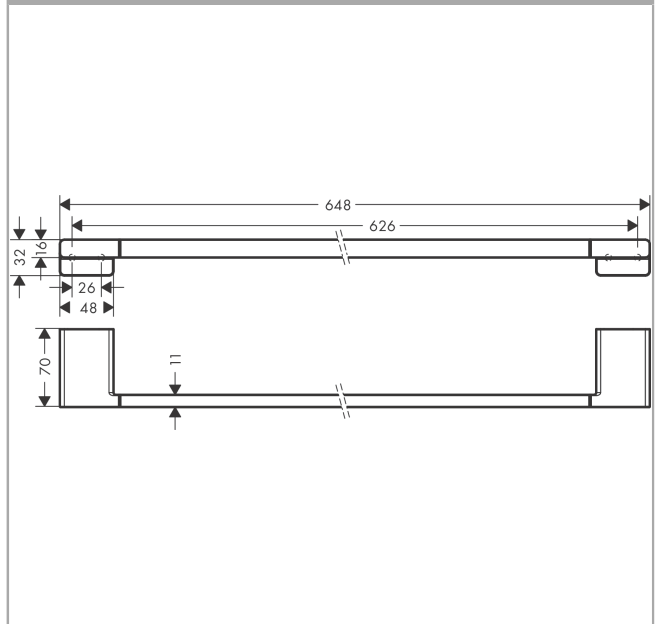

**AddStoris**  
**Bath towel rail**  
 Finish: **Chrome** Article Number: **41747000**

**Description**

**product features**

- wall-mounted
- material: metal
- holder material: metal
- length: 648 mm
- with mounting material
- drilling distance: 626 mm
- diameter drill hole: 6 mm
- concealed fastening

**Design awards**

reddot winner 2021

**Product image**

**Scale drawing**

**AddStoris**  
**Bath towel rail**  
Finish: **Chrome** Article Number: **41747000**

Exploded Drawing

Year of production: >04/21

**AddStoris**  
**Bath towel rail**  
 Finish: **Chrome**    Article Number: **41747000**