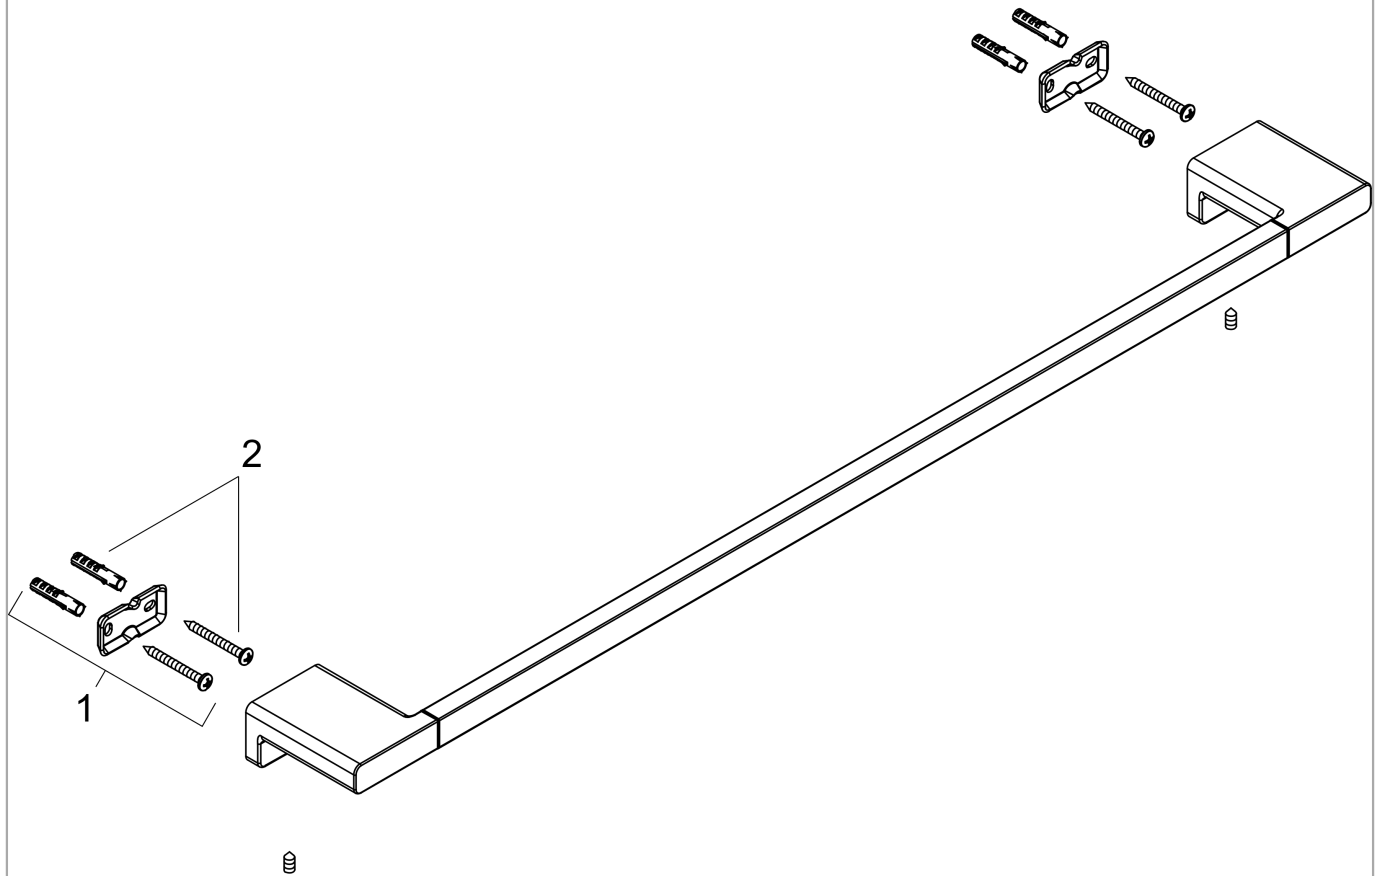

**AddStoris**  
**Bath towel rail**  
 Finish: **Chrome** Article Number: **41747000**

**Description**

**product features**

- wall-mounted
- material: metal
- holder material: metal
- length: 648 mm
- with mounting material
- drilling distance: 626 mm
- diameter drill hole: 6 mm
- concealed fastening

**Design awards**

reddot winner 2021

**Product image**

**Scale drawing**

**AddStoris**  
**Bath towel rail**  
Finish: **Chrome** Article Number: **41747000**

Exploded Drawing

Year of production: >04/21

**AddStoris**  
**Bath towel rail**  
 Finish: **Chrome**    Article Number: **41747000**