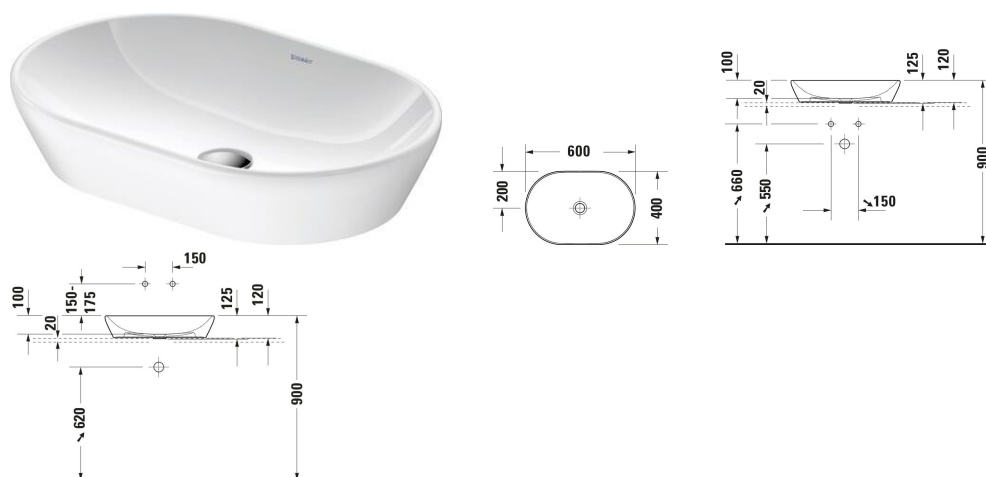

D-Neo Washbowl # 2372600070

| < 600 mm > |

Washbowl	Dimension	Weight	Order number
Oval, Tap hole platform: No, Overflow: No, 600 mm			
Colors			
00 White Alpin			
Variant			
☒ White High Gloss, Half oval, Number of washing areas: 1 Middle	600x125 mm	10.300 kg	2372600070
Accessory			
Slotted waste washbasin without overflow, Material drain covers: Brass, Diameter: 72 mm	∅ 72 mm	0.3 kg	005024
Design siphon Material: Brass, Outlet drain: horizontal, Suitable for Washbasin	70 x 425 mm	1.5 kg	005036
Suitable products			
Console vanity unit wall-mounted Number of pull-out compartments: 1, Incl. console: Yes, Tap hole drillings possible, Handle Silver, Soft self-closing automatic with damping, 800 x 550 mm	800 x 550 mm		KT6694
Console vanity unit wall-mounted Number of pull-out compartments: 1, Incl. console: Yes, Tap hole drillings possible, Handle Silver, Soft self-closing automatic with damping, 1000 x 550 mm	1000 x 550 mm		KT6695
Console vanity unit wall-mounted Number of pull-out compartments: 1, Incl. console: Yes, Tap hole drillings possible, Handle Silver, Soft self-closing automatic with damping, 1200 x 550 mm	1200 x 550 mm		KT6696