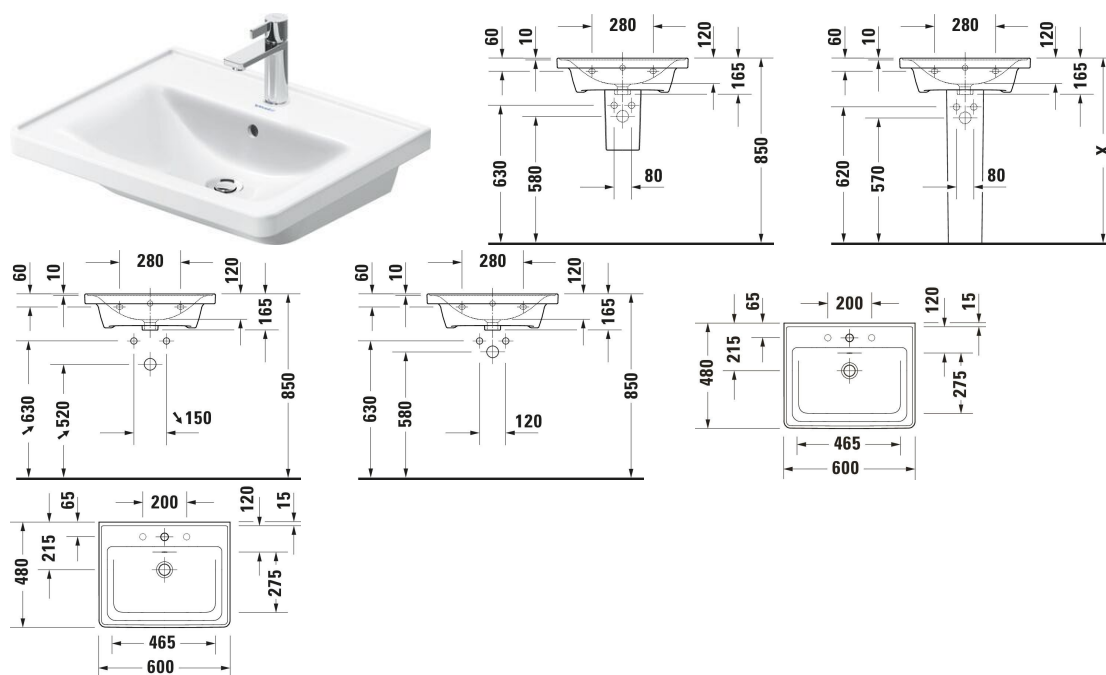

D-Neo Washbasin # 2367600000 / 2367600060

| < 600 mm > |

Washbasin	Dimension	Weight	Order number
Rectangular, Number of washing areas: 1 Middle, Tap hole platform: Yes, Overflow: Yes, Underside glazed, 600 mm			
Colors			
00 White Alpin			
Variant			
● White High Gloss, Number of faucet holes per wash area: 1 Middle, Back side glazed: No	600x165 mm	18.000 kg	2367600000
☒ White High Gloss, Back side glazed: No	600x165 mm	18.000 kg	2367600060
Infobox			
Space-saving siphon is recommended in conjunction with vanity unit			
Accessory			
Push-open waste Suitable for washbasin with overflow, Ø 63,5 mm	Ø 63.5 mm	0.34 kg	005052
Siphon	310 x 115 mm	0.32 kg	005026
Design siphon Material: Brass, Outlet drain: horizontal, Suitable for Washbasin	70 x 425 mm	1.5 kg	005036